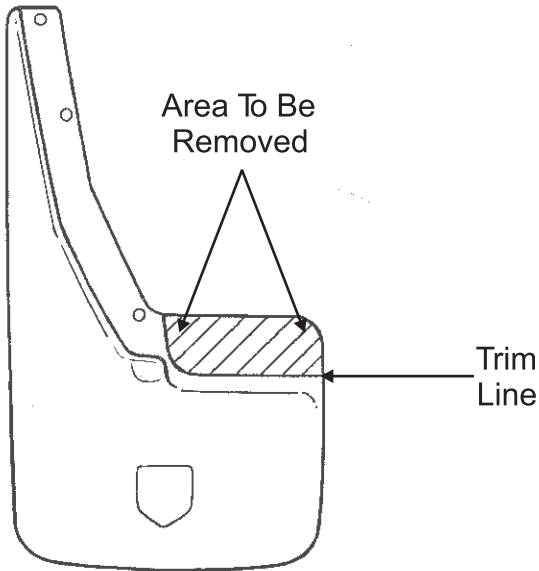

E 2X

F 2X

G 2X

3/32" (2.5 mm)

8mm Socket/Driver

#2 & 3

FOR 2500 & 3500 SERIES TRUCKS,
REMOVE MARKED AREA

1