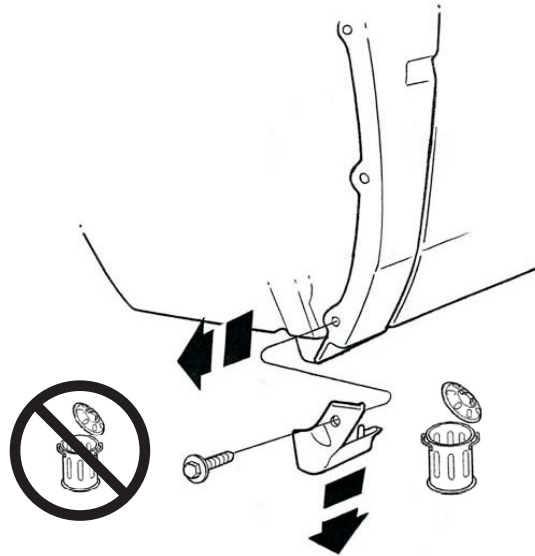

1

**NOTE: DO NOT TRIM FOR
1500 SERIES TRUCK**

1500

PRIOR MID DEC 2010