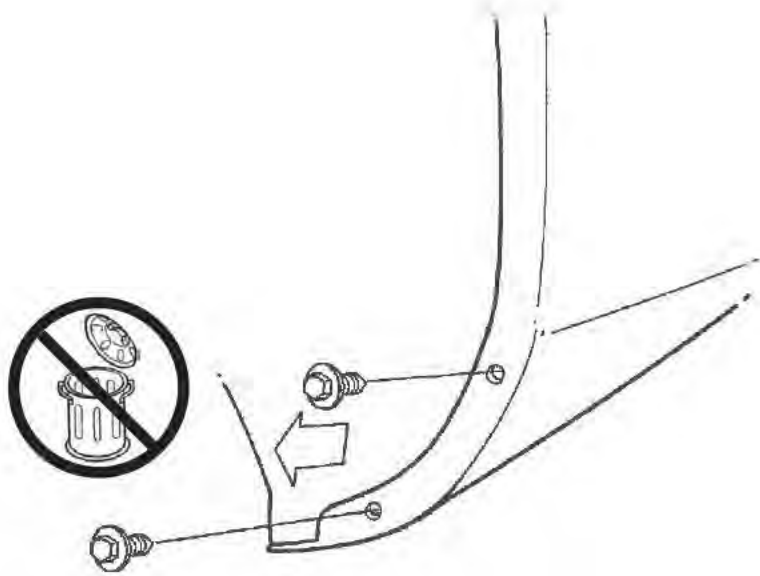

Jeep Compass

Rear Splashguards

A

B

C 2x

D 2x

E 2x

7mm
Socket/Driver

1/4" (6.3mm)
3/32" (2.5mm)

#2 Phillips
Screw Driver

1

2

3

4