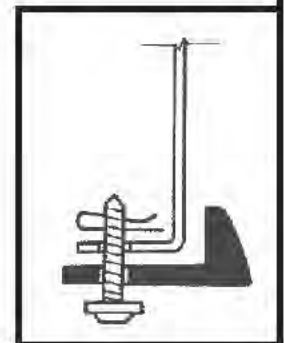

Jeep Compass

Rear Splashguards

A

B

C 2x

D 2x

E 2x

7mm
Socket/Driver

1/4" (6.3mm)
3/32" (2.5mm)

#2 Phillips
Screw Driver

1

2

3

4