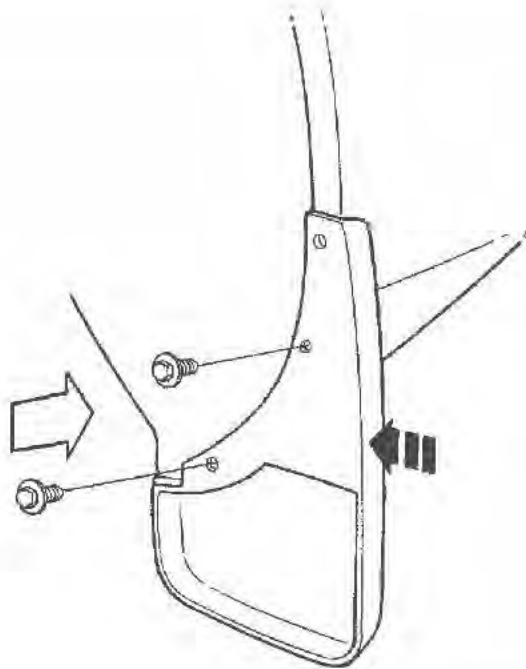

Jeep Compass

Rear Splashguards

A

B

C 2x

D 2x

E 2x

7mm
Socket/Driver

1/4" (6.3mm)
3/32" (2.5mm)

#2 Phillips
Screw Driver

1

2

3

4