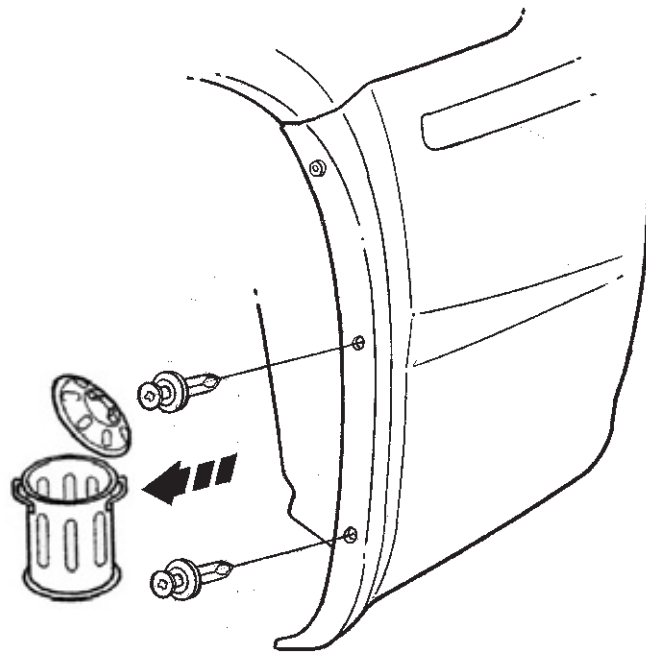

DODGE / CHRYSLER Rear Splashguards

Rear Right

A

Rear Left

B

C

6X

D

6X

1/4" (6.3mm)

#3 Phillips
Screw Driver

1

2

3

4