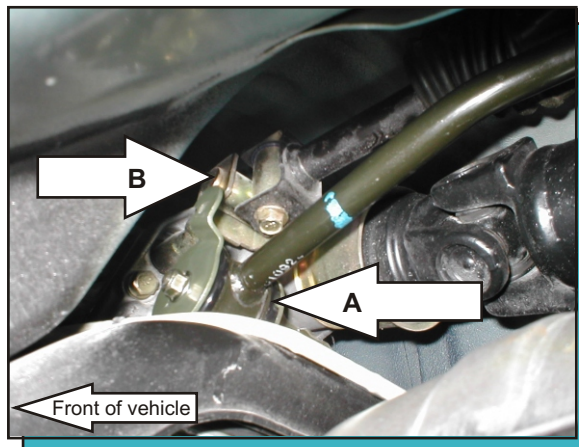

Installation instructions

For set # 19-1101
02-up Subaru WRX

ENERGY
SUSPENSION

1131 VIA CALLEJON, SAN CLEMENTE, CA 92673

Note: It is recommended that this set be professionally installed if you are unfamiliar with this type of work, and a factory service manual be purchased prior to performing any work on your vehicle for proper disassembly, reassembly and torque specs. These instructions are intended for bushing removal and install of Energy Suspension polyurethane bushings, once you have removed the factory component from your vehicle.

Note: Do not remove the upper shifter linkage (See arrow B). Remove old rubber bushing from the lower shifter linkage at the transmission mounting stud. (See arrow A) Install the new poly bushing into the linkage with the part number (1170) facing outward away from transmission.