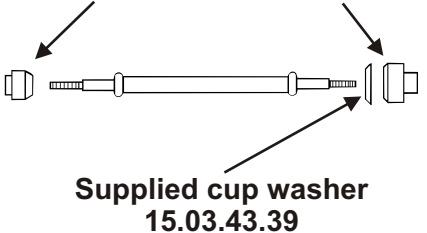

For Strut Rod bushing Set # 4-7119

1131 VIA CALLEJON, SAN CLEMENTE, CA 92673

7082
1.187" O.A.L.

7082
1.187" O.A.L.

7081
1.080" O.A.L.

7080
1.414" O.A.L.

It is recommended that a factory service manual be purchased prior to performing any work on your car or truck.