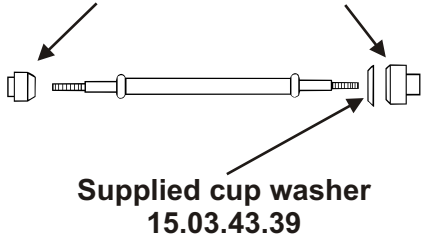

Installation Instructions

For Strut Rod bushing Set # 4-7119

1131 VIA CALLEJON, SAN CLEMENTE, CA 92673

7082
1.187" O.A.L.

7082
1.187" O.A.L.

7081
1.080" O.A.L.

7080
1.414" O.A.L.

It is recommended that a factory service manual be purchased prior to performing any work on your car or truck.

For Strut Rod bushing Set # 4-7119

1131 VIA CALLEJON, SAN CLEMENTE, CA 92673

7082
1.187" O.A.L.

7082
1.187" O.A.L.

7081
1.080" O.A.L.

7080
1.414" O.A.L.

It is recommended that a factory service manual be purchased prior to performing any work on your car or truck.