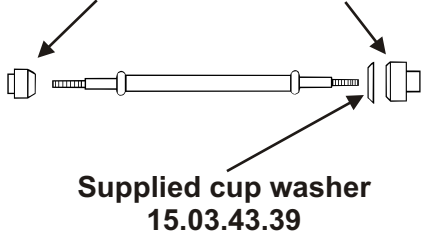

For Strut Rod bushing Set # 4-7119

1131 VIA CALLEJON, SAN CLEMENTE, CA 92673

7082
1.187" O.A.L.

7082
1.187" O.A.L.

7081
1.080" O.A.L.

7080
1.414" O.A.L.

It is recommended that a factory service manual be purchased prior to performing any work on your car or truck.