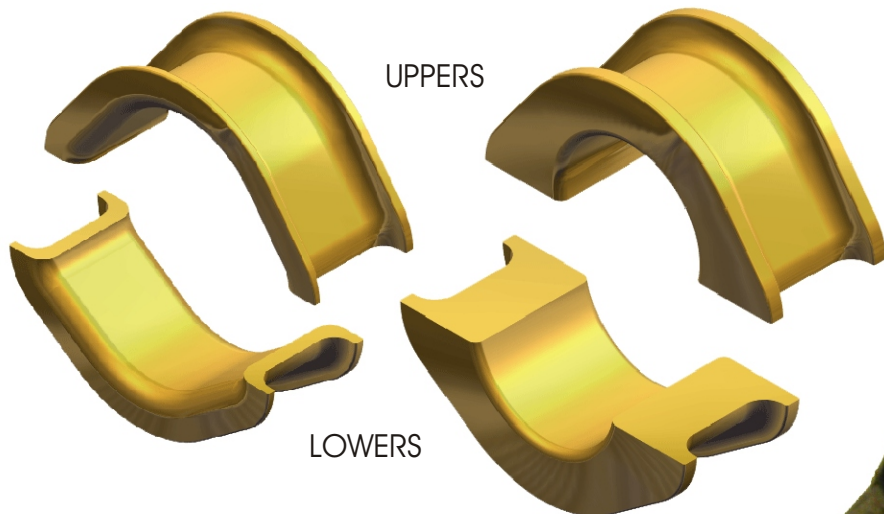

INSTRUCTION SHEET FOR SET # 7.10101 7.10102

Read this instruction sheet thoroughly before initiating any work!

1131 VIA CALLEJON, SAN CLEMENTE, CA 92673

NOTE: These rack & pinion bushings are a unique two piece design. This allows easier installations. Install parts as pictured below.

© 2003 Energy Suspension. All rights reserved.
May not be reproduced, in any form, or by any means,
without the written consent of Energy Suspension.

012403NJT

Left Side(Driver)

Right Side(Passenger)

17077