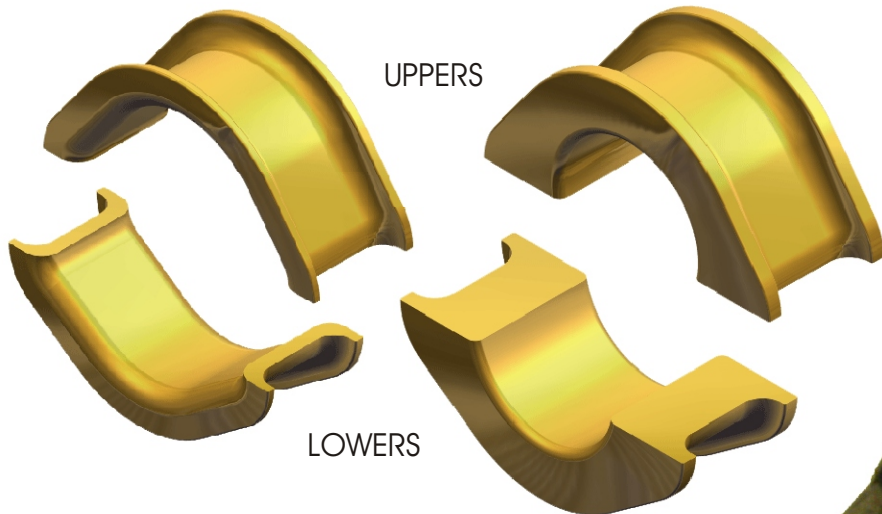

INSTRUCTION SHEET FOR SET # 7.10101 7.10102

Read this instruction sheet thoroughly before initiating any work!

1131 VIA CALLEJON, SAN CLEMENTE, CA 92673

NOTE: These rack & pinion bushings are a unique two piece design. This allows easier installations. Install parts as pictured below.

© 2003 Energy Suspension. All rights reserved.
May not be reproduced, in any form, or by any means,
without the written consent of Energy Suspension.

012403NJT

Left Side(Driver)

Right Side(Passenger)

17077