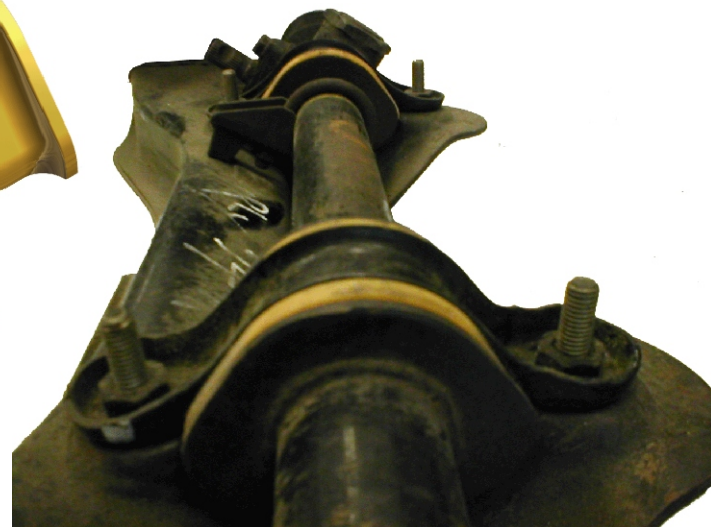

INSTRUCTION SHEET FOR SET # 7.10101 7.10102

Read this instruction sheet thoroughly before initiating any work!

1131 VIA CALLEJON, SAN CLEMENTE, CA 92673

NOTE: These rack & pinion bushings are a unique two piece design. This allows easier installations. Install parts as pictured below.

© 2003 Energy Suspension. All rights reserved.
May not be reproduced, in any form, or by any means,
without the written consent of Energy Suspension.

012403NJT

Left Side(Driver)

Right Side(Passenger)

17077