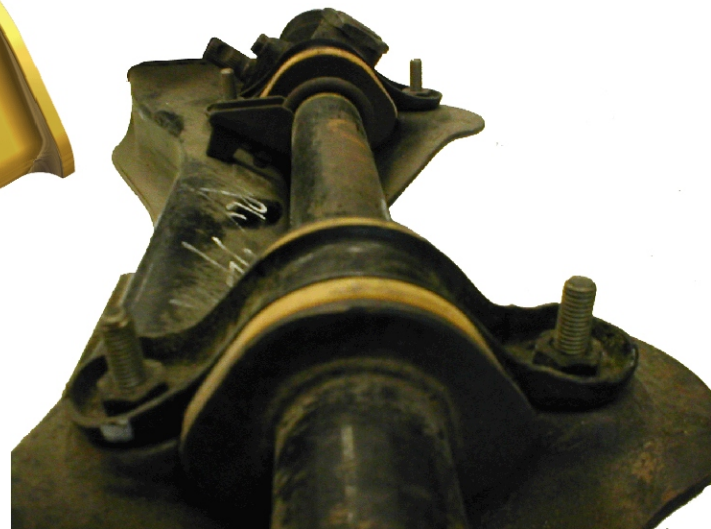

INSTRUCTION SHEET FOR SET # 7.10101 7.10102

Read this instruction sheet thoroughly before initiating any work!

1131 VIA CALLEJON, SAN CLEMENTE, CA 92673

NOTE: These rack & pinion bushings are a unique two piece design. This allows easier installations. Install parts as pictured below.

© 2003 Energy Suspension. All rights reserved.
May not be reproduced, in any form, or by any means,
without the written consent of Energy Suspension.

012403NJT

Left Side(Driver)

Right Side(Passenger)

17077