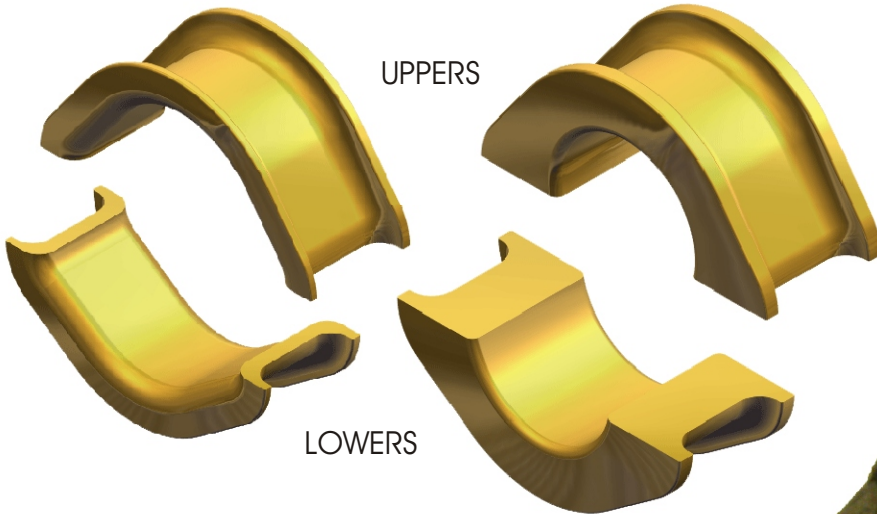

INSTRUCTION SHEET FOR SET # 7.10101 7.10102

Read this instruction sheet thoroughly before initiating any work!

1131 VIA CALLEJON, SAN CLEMENTE, CA 92673

NOTE: These rack & pinion bushings are a unique two piece design. This allows easier installations. Install parts as pictured below.

© 2003 Energy Suspension. All rights reserved.
May not be reproduced, in any form, or by any means,
without the written consent of Energy Suspension.

012403NJT

Left Side(Driver)

Right Side(Passenger)

17077