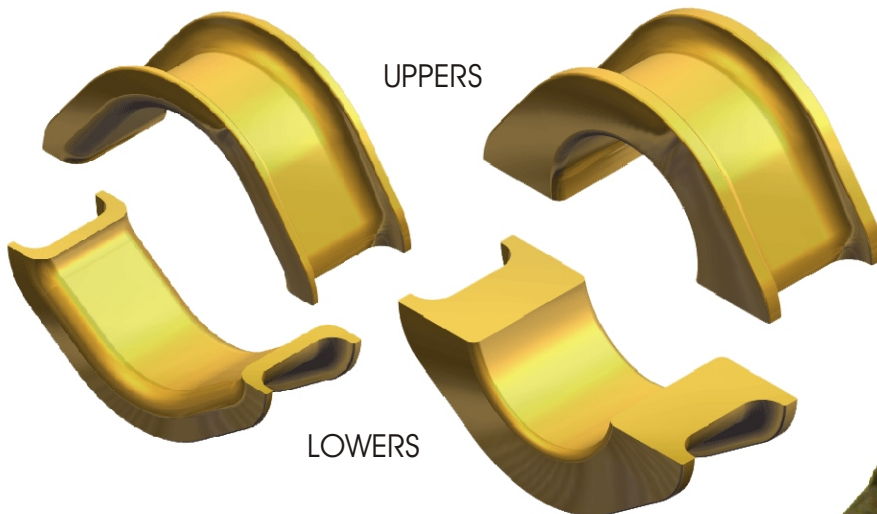

INSTRUCTION SHEET FOR SET # 7.10101 7.10102

Read this instruction sheet thoroughly before initiating any work!

1131 VIA CALLEJON, SAN CLEMENTE, CA 92673

NOTE: These rack & pinion bushings are a unique two piece design. This allows easier installations. Install parts as pictured below.

© 2003 Energy Suspension. All rights reserved.
May not be reproduced, in any form, or by any means,
without the written consent of Energy Suspension.

012403NJT

Left Side(Driver)

Right Side(Passenger)

17077