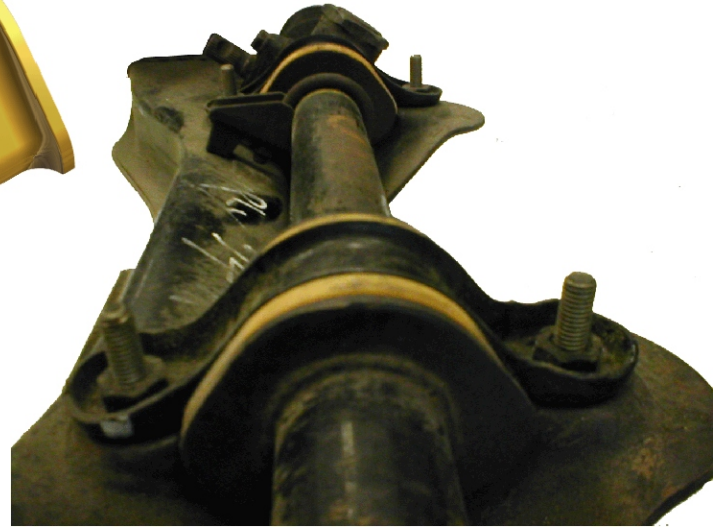

INSTRUCTION SHEET FOR SET # 7.10101 7.10102

Read this instruction sheet thoroughly before initiating any work!

1131 VIA CALLEJON, SAN CLEMENTE, CA 92673

NOTE: These rack & pinion bushings are a unique two piece design. This allows easier installations. Install parts as pictured below.

© 2003 Energy Suspension. All rights reserved.
May not be reproduced, in any form, or by any means,
without the written consent of Energy Suspension.

012403NJT

Left Side(Driver)

Right Side(Passenger)

17077