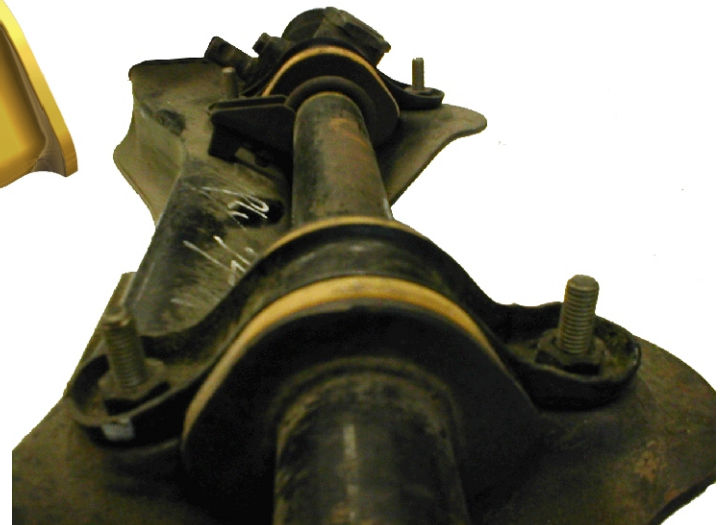

INSTRUCTION SHEET FOR SET # 7.10101 7.10102

Read this instruction sheet thoroughly before initiating any work!

1131 VIA CALLEJON, SAN CLEMENTE, CA 92673

NOTE: These rack & pinion bushings are a unique two piece design. This allows easier installations. Install parts as pictured below.

© 2003 Energy Suspension. All rights reserved.
May not be reproduced, in any form, or by any means,
without the written consent of Energy Suspension.

012403NJT

Left Side(Driver)

Right Side(Passenger)

17077