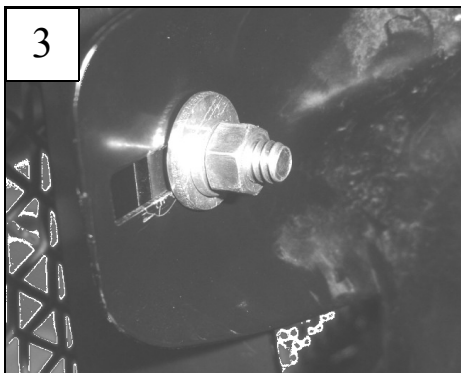

Parts List / Hardware:

1	Upper Class Insert	2	Grille Plates
4	Metal Clips (20860)	1	Custom Bracket
10	10/32 Nylon Lock Nuts	2	5/16" X 1 Carriage Bolts
10	#10 Flat Washers	2	5/16" Lock Washers
2	5/16" Washers	2	5/16" Nuts

Step 1

Test fit the grilles into the openings. Remove the radiator cover from the vehicle; then the four 10mm bolts along the top of the grille. The grille has metal clips along the bottom and center (1); these secure the grille to the core support. Use a slotted screwdriver to release the clips. Remove the grille. If you have purchased the lower grille; install grille now.

Step 2

Install the upper and lower grille plates to the new grille using the provided washers and nylon lock nuts. Locate the new metal clips and place these on the lower grille mounting plate tabs. Place the custom support bracket onto the grille using the driver's side center top plate mount and holes as a guide (2). The bottom hole of the bracket will line up with a pre existing grille stud. Remove the nut from the stud, place the bracket to the grille and replace the nut to the stud. Center the grille into the opening. Place the lower tabs into the factory mounts making sure that they completely clip in. The grille bracket will align with factory core support holes. Place a carriage bolt through the support bracket and factory support with the threaded end facing the radiator (3). Place a washer, lock washer and nut onto both bolts. Align the top plate holes to the factory upper bolt location. Install the upper factory bolts and tighten. **(DO NOT TO OVERTIGHTEN)**. Tighten the nuts onto the carriage bolts holding the support to the core support bracing.