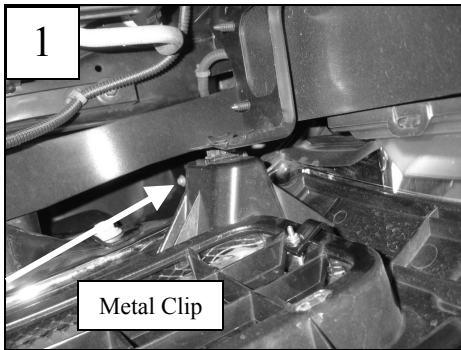

Parts List / Hardware:

1	Upper Class Insert	2	Grille Plates
4	Metal Clips (20860)	1	Custom Bracket
10	10/32 Nylon Lock Nuts	2	5/16" X 1 Carriage Bolts
10	#10 Flat Washers	2	5/16" Lock Washers
2	5/16" Washers	2	5/16" Nuts

Step 1

Test fit the grilles into the openings. Remove the radiator cover from the vehicle; then the four 10mm bolts along the top of the grille. The grille has metal clips along the bottom and center (1); these secure the grille to the core support. Use a slotted screwdriver to release the clips. Remove the grille. If you have purchased the lower grille; install grille now.

Step 2

Install the upper and lower grille plates to the new grille using the provided washers and nylon lock nuts. Locate the new metal clips and place these on the lower grille mounting plate tabs. Place the custom support bracket onto the grille using the driver's side center top plate mount and holes as a guide (2). The bottom hole of the bracket will line up with a pre existing grille stud. Remove the nut from the stud, place the bracket to the grille and replace the nut to the stud. Center the grille into the opening. Place the lower tabs into the factory mounts making sure that they completely clip in. The grille bracket will align with factory core support holes. Place a carriage bolt through the support bracket and factory support with the threaded end facing the radiator (3). Place a washer, lock washer and nut onto both bolts. Align the top plate holes to the factory upper bolt location. Install the upper factory bolts and tighten. **(DO NOT TO OVERTIGHTEN)**. Tighten the nuts onto the carriage bolts holding the support to the core support bracing.