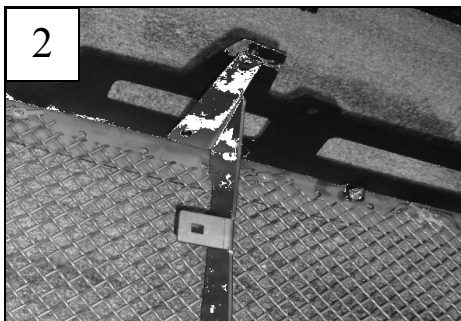

54113

07-08 CHEVY 2500-3500 HD

T-REX Billet Grilles

54113

07-08 CHEVY 2500-3500 HD

1 PC UPPER CLASS SERIES GRILLE

Recommended Tools:

Phillips / Slotted Screwdrivers
10mm Socket & Ratchet

Parts List / Hardware:

1	Upper Class Insert	2	Grille Plates
4	Metal Clips (20860)	1	Custom Bracket
10	10/32 Nylon Lock Nuts	2	5/16" X 1 Carriage Bolts
10	#10 Flat Washers	2	5/16" Lock Washers
2	5/16" Washers	2	5/16" Nuts

Step 1

Test fit the grilles into the openings. Remove the radiator cover from the vehicle; then the four 10mm bolts along the top of the grille. The grille has metal clips along the bottom and center (1); these secure the grille to the core support. Use a slotted screwdriver to release the clips. Remove the grille. If you have purchased the lower grille; install grille now.

Step 2

Install the upper and lower grille plates to the new grille using the provided washers and nylon lock nuts. Locate the new metal clips and place these on the lower grille mounting plate tabs. Place the custom support bracket onto the grille using the driver's side center top plate mount and holes as a guide (2). The bottom hole of the bracket will line up with a pre existing grille stud. Remove the nut from the stud, place the bracket to the grille and replace the nut to the stud. Center the grille into the opening. Place the lower tabs into the factory mounts making sure that they completely clip in. The grille bracket will align with factory core support holes. Place a carriage bolt through the support bracket and factory support with the threaded end facing the radiator (3). Place a washer, lock washer and nut onto both bolts. Align the top plate holes to the factory upper bolt location. Install the upper factory bolts and tighten. **(DO NOT TO OVERTIGHTEN)**. Tighten the nuts onto the carriage bolts holding the support to the core support bracing.