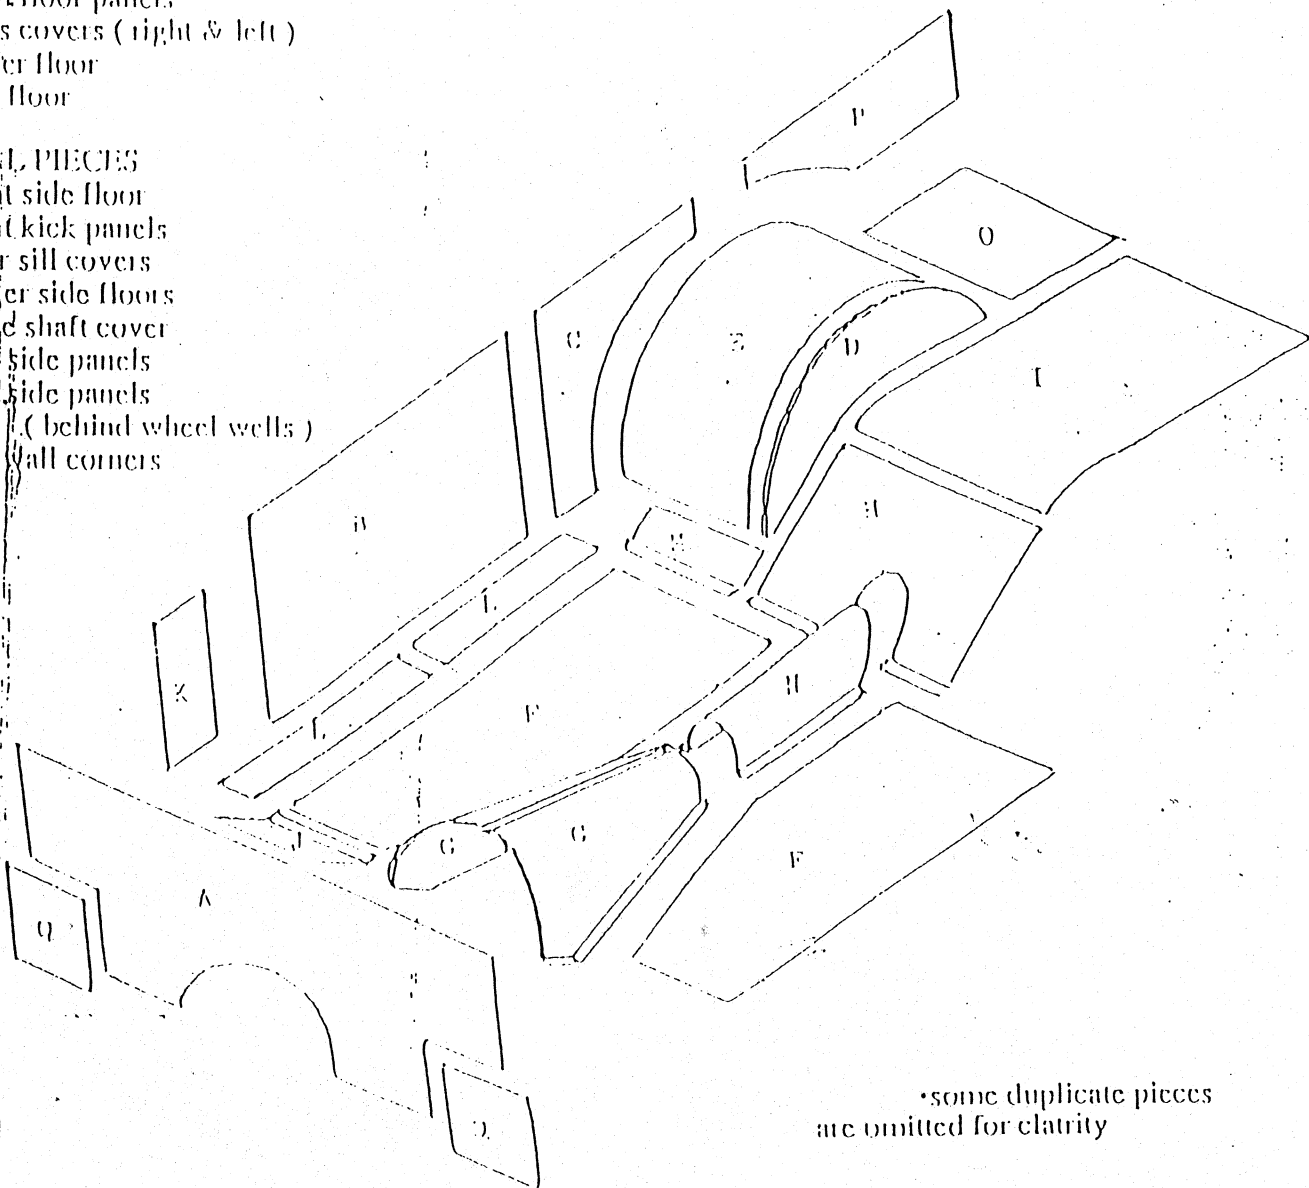

Incorporated
702 Donham Avenue / Columbus, Ohio 43211

JEG'S ALUMINUM INTERIOR KIT

- #40503 compact
- #40504 intermediate
- #40505 full size

These interior kits are designed for use with Jegster kit cars. They are of universal design however, and may be adapted to almost any door slammer drag race car. All pieces are cut oversize to allow custom fit to your car. The fit markings on some pieces are general guidelines only and should not be used for trimming or bends.

MAJOR PIECES WITH ROLLED PATTERNS

- A 1 front wall
- B 2 door panels
- C 2 side panels (in front of rear fender panels)
- D 2 fenderwell sides
- E 2 fenderwell tops
- F 2 main floor panels
- G 2 trans covers (right & left)
- H 1 center floor
- I 1 rear floor

ADDITIONAL PIECES

- J 2 front side floor
- K 2 front kick panels
- L 4 door sill covers
- M 2 center side floors
- N 1 drive shaft cover
- O 2 rear side panels
- P 2 rear side panels (behind wheel wells)
- Q 2 rear wall corners