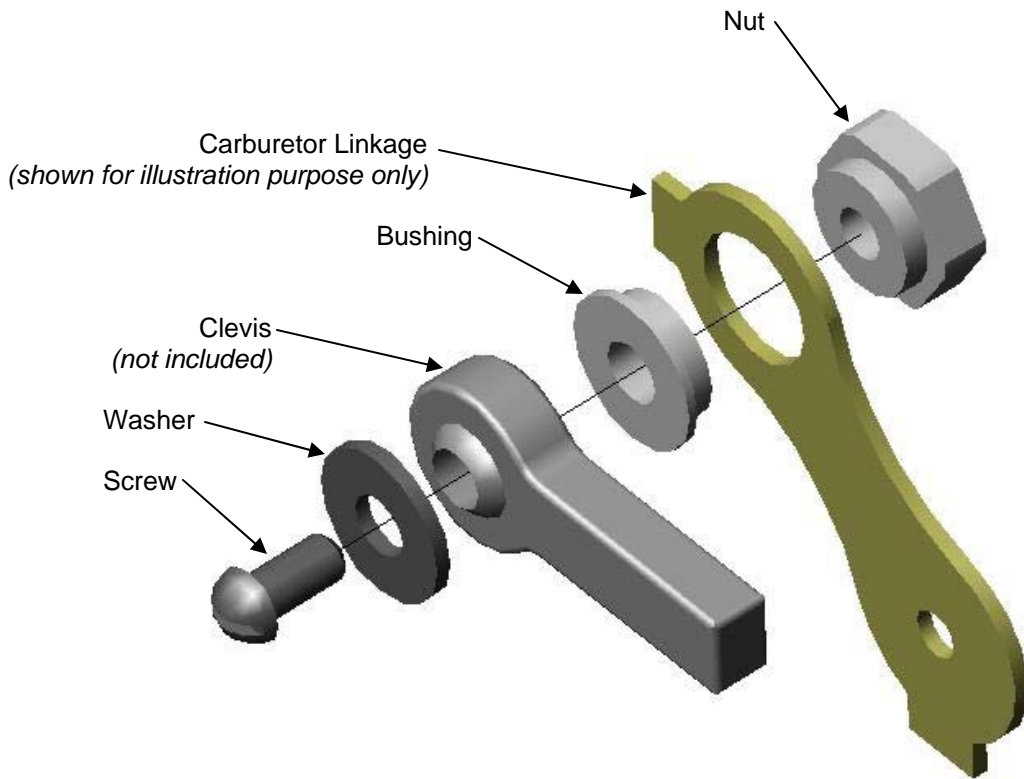

**Installation Instructions for 15218 & 15219  
Carb. Bushing (For Holley® 4150 style carburetors)**

1-800-345-4545 [jeps.com](http://jeps.com)