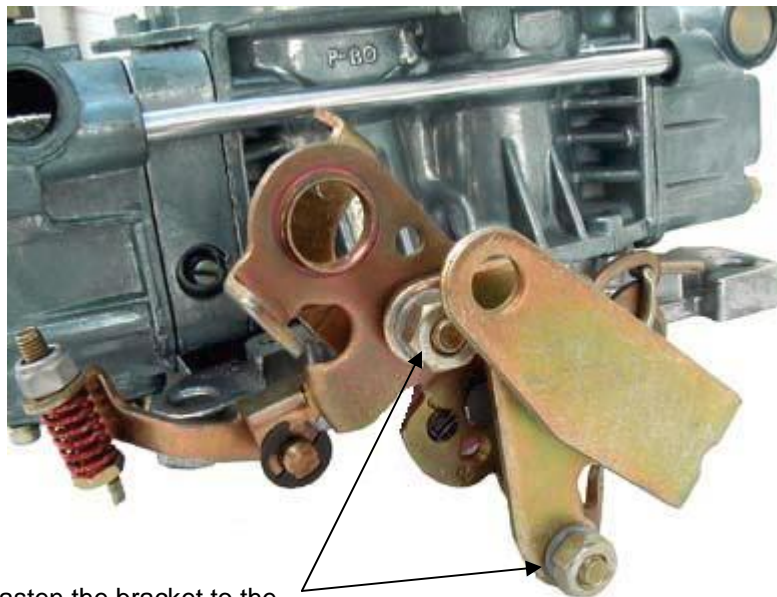

Installation Instructions for 157302 Chrysler Throttle Lever Extension

Fasten the bracket to the carburetor linkage as shown.