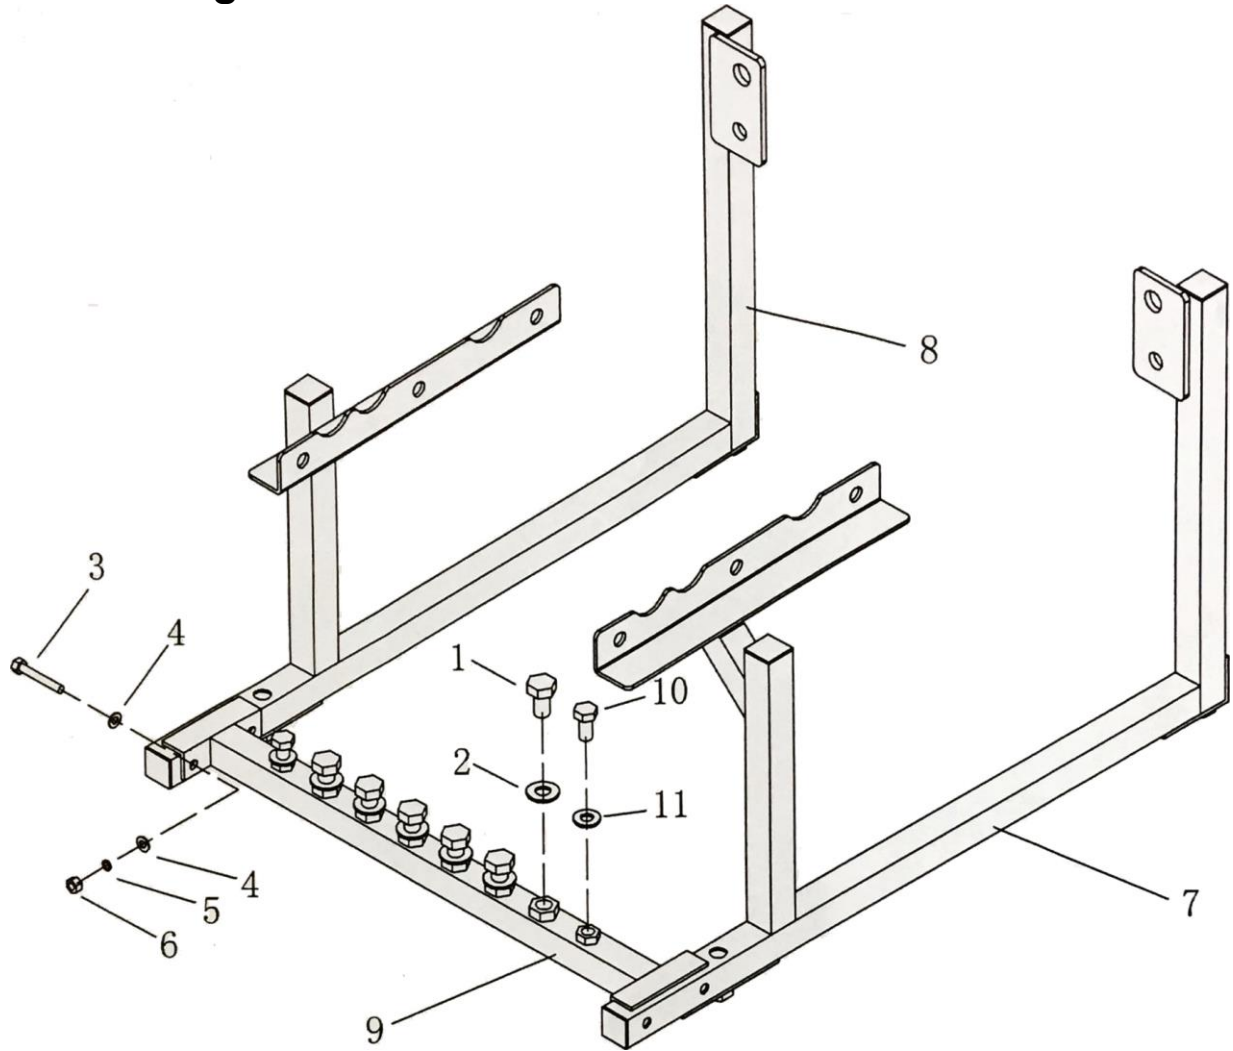

**Installation Instructions for 800649
Oldsmobile Engine Cradle**

	Description	Qty
1	Bolt 7/16"-3/4"	6
2	7/16" Washer	6
3	Bolt M6 x 40	4
4	M6 Washer	8
5	M6 Spring Washer	4
6	M6 Nut	4
7	Part 1	1
8	Part 2	1
9	Part 3	1
10	Bolt 3/8"-3/4"	2
11	3/8" Washer	2
N/A	Flower washer	4
N/A	3/8" Nut	4