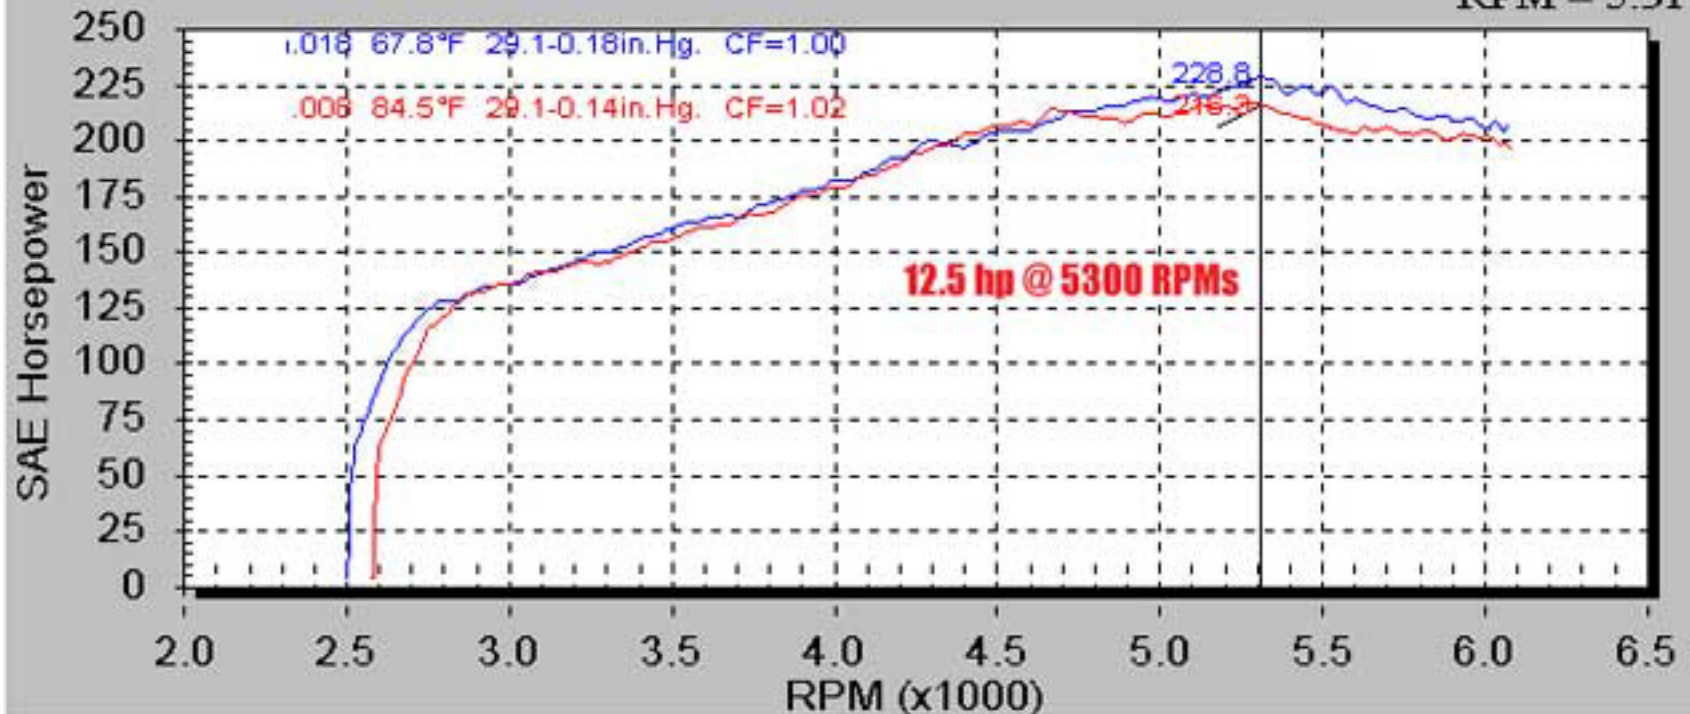

.018 03 Dodge Neon SRT-4 2.4l Turbo 5spd 4/3/03 12:12:06 PM  
.008 03 Dodge Neon SRT-4 2.4l Turbo 5spd 3/31/03 12:01:54 PM

RPM = 5.31

.018 03 Dodge Neon SRT-4 2.4l Turbo 5 spd RO 4/3/03 12:12:06 PM

Tested K&N P/N 69-2521  
ODO 2232  
Tested 4th gear at 2500 RPM  
R.C.

.008 03 Dodge Neon SRT-4 2.4l Turbo 5 spd RO 3/31/03 12:01:54 PM

BASELINE Tested as received with stock intake and filter  
ODO 2220  
Tested 4th gear at 2500 RPM  
R.C.