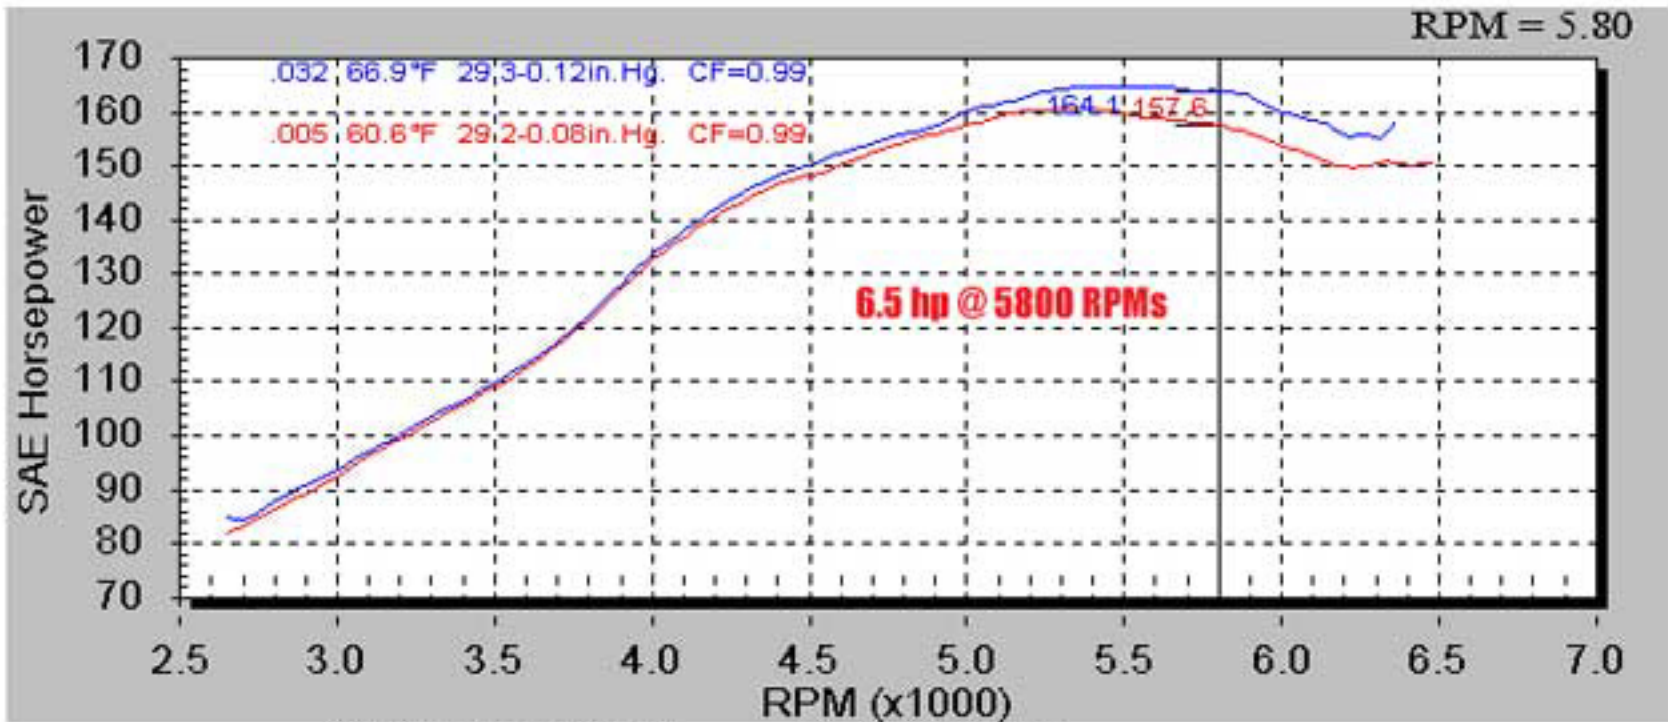

.032 02 Mitsu Eclipse 3.0L 5 spd R0 2/26/02 9:30:44 AM
 .005 02 Mitsu Eclipse 3.0L 5 spd 2/12/02 9:26:56 AM

.032 02 Mitsu Eclipse 3.0L 5 spd R0 2/26/02 9:30:44 AM
 Tested K&N P/N P/N 69-6501
 ODO 7000
 Tested 3rd gear at 2500 rpm
 R.C.

.005 02 Mitsu Eclipse 3.0L 5 spd 2/12/02 9:26:56 AM
 Baseline tested as received w/ stock intake and stock filter.
 ODO 6750
 Tested 3rd gear at 2500 rpm
 R.C.