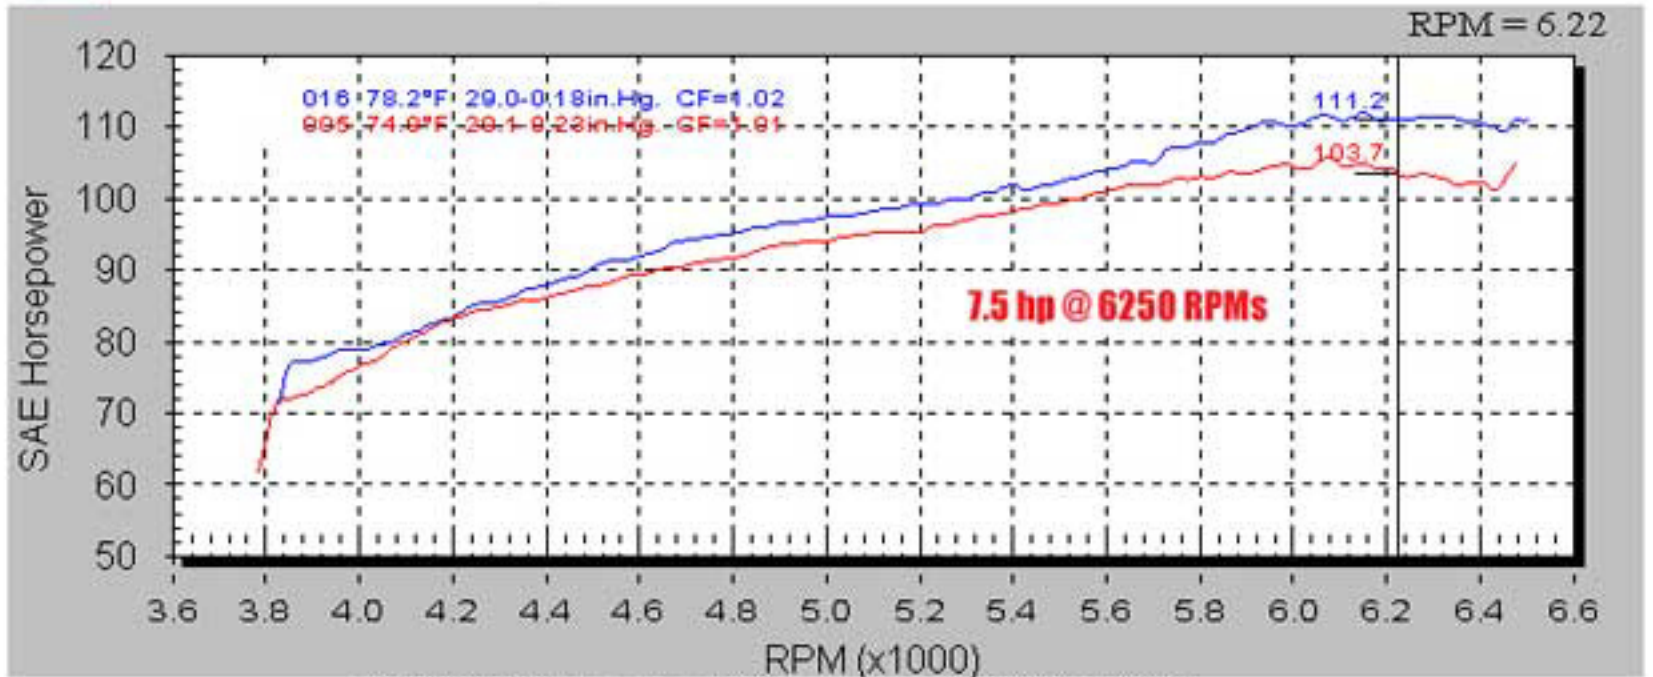

016 03 MATRIX 1.8 L 4 speed auto 2WD RO 3/22/02 1:46:34 PM
 005 03 MATRIX 1.8 L 4 speed auto 2WD RO 3/22/02 11:55:56 AM

016 03 MATRIX 1.8 L 4 speed auto 2WD
 Tested KSN P/N 69-0600
 ODO 2211
 Tested 3rd gear at 3500
 R.C.

RO 3/22/02 1:46:34 PM

005 03 MATRIX 1.8 L 4 speed auto 2WD
 BASELINE Tested as received
 with stock intake and filter
 ODO 2211
 Tested 3rd gear at 3500
 R.C.

RO 3/22/02 11:55:56 AM