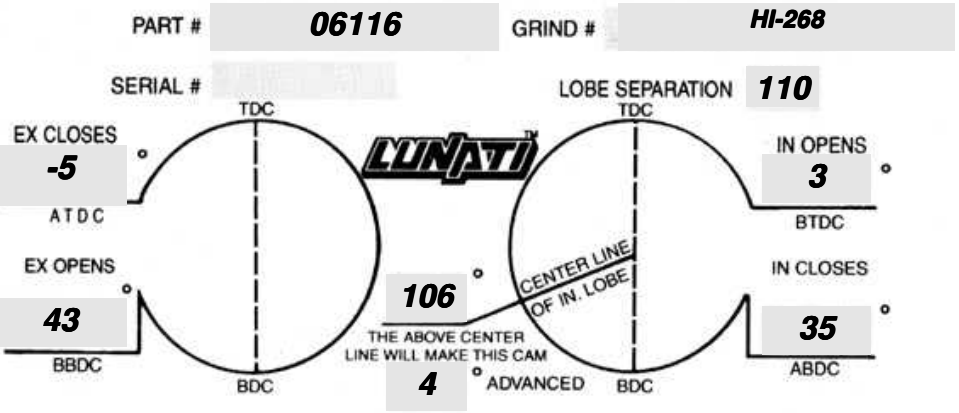

LIFT AT VALVE	<b>.527</b> IN	<b>.527</b> EX.
ROCKER RATIO	<b>1.730</b> IN	<b>1.730</b> EX.
VALVE ADJUSTMENT	<b>HYD</b> IN	<b>HYD</b> EX.
APPLICATION		

TIMING FIGURES OBTAINED AT .050" TAPPET LIFT			
DURATION AT .050" TAPPET LIFT	<b>218</b> IN.	<b>218</b> EX.	
ADVERTISED DURATION	<b>268</b> IN.	<b>268</b> EX.	