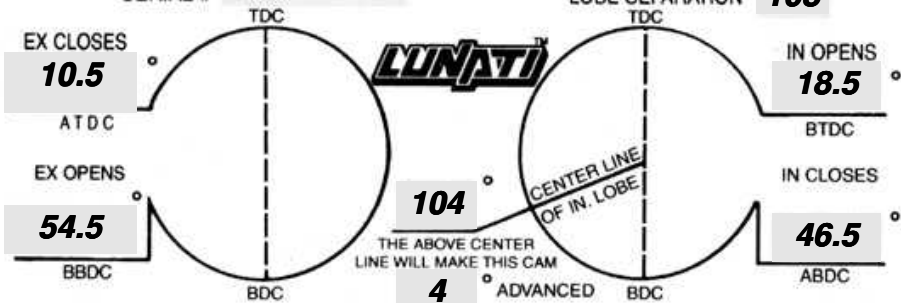

PART # **07703** GRIND # **SM-245**

SERIAL # \_\_\_\_\_ LOBE SEPARATION **108**

TIMING FIGURES OBTAINED AT .050" TAPPET LIFT

LIFT AT VALVE **.534** IN **.534** EX.  
ROCKER RATIO **1.500** IN **1.500** EX.  
VALVE ADJUSTMENT **.000** IN **.000** EX.  
APPLICATION \_\_\_\_\_

DURATION AT .050" TAPPET LIFT **245** IN. **245** EX.  
ADVERTISED DURATION **295** IN. **295** EX.

PHONE (901) 365-0950

ASK A LUNATI PERFORMANCE CONSULTANT ABOUT THE FOLLOWING:

- BALANCED ROTATING ASSEMBLIES
- RACE PREPARED BLOCKS
- FORGED 4340 STROKER CRANKS
- PRO MOD FORGED 4340 STEEL RODS
- 4340E STEEL BILLET ROD
- LUNATI CUSTOM PISTONS
- LUNATI PISTON RINGS
- ENGINE BEARINGS
- OIL PUMPS