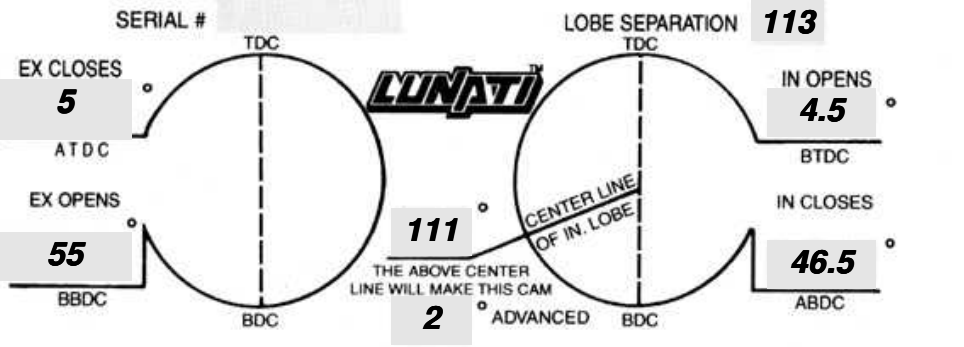

PART #	GRIND #
<b>10703</b>	<b>DPC1-308-320</b>

LIFT AT VALVE		
<b>.470</b>	IN	<b>.470</b> EX.
ROCKER RATIO		
<b>1.500</b>	IN	<b>1.500</b> EX.
VALVE ADJUSTMENT		
<b>.000</b>	IN	<b>.000</b> EX.
APPLICATION		

TIMING FIGURES OBTAINED AT .050" TAPPET LIFT		
<b>231</b>	IN.	<b>240</b> EX.
ADVERTISED DURATION		
<b>308</b>	IN.	<b>320</b> EX.

PHONE (901) 365-0950

ASK A LUNATI PERFORMANCE CONSULTANT ABOUT THE FOLLOWING: