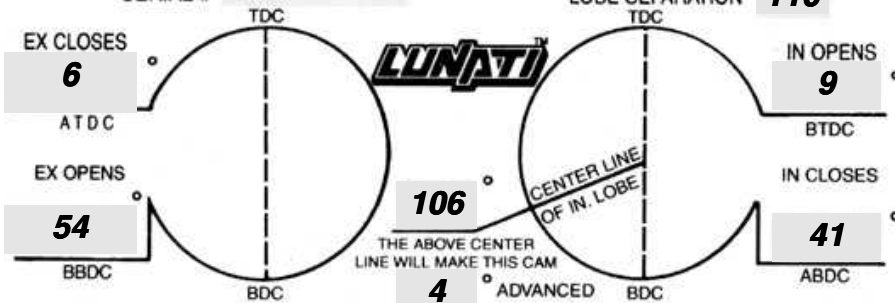

PART # **30113** GRIND # **H230-240** SERIAL # _____

ALWAYS use recommended SPRINGS and LIFTERS

PART # **30113** GRIND # **H230-240**

SERIAL # _____ LOBE SEPARATION **110**

LIFT AT VALVE

.489 IN **.520** EX.

ROCKER RATIO

1.500 IN **1.500** EX.

VALVE ADJUSTMENT

.000 IN **.000** EX.

APPLICATION

TIMING FIGURES OBTAINED AT .050° TAPPET LIFT

DURATION AT .050° TAPPET LIFT

230° IN. **240**° EX.