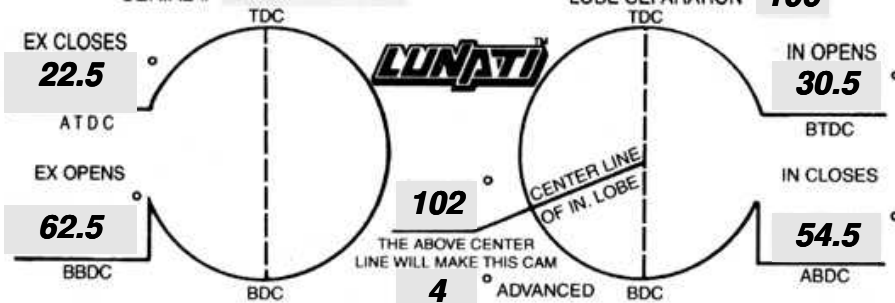

PART # **30120** GRIND # **H265-265** SERIAL # _____

ALWAYS use recommended SPRINGS and LIFTERS

PART # **30120** GRIND # **H265-265**

SERIAL # _____ LOBE SEPARATION **106**

102
 THE ABOVE CENTER LINE WILL MAKE THIS CAM **4**° ADVANCED

LIFT AT VALVE **.540** IN **.540** EX.
 ROCKER RATIO **1.500** IN **1.500** EX.
 VALVE ADJUSTMENT **.000** IN **.000** EX.
 APPLICATION _____

TIMING FIGURES OBTAINED AT .050° TAPPET LIFT

DURATION AT .050° TAPPET LIFT **265**° IN. **265**° EX.
 ADVERTISED DURATION **315**° IN. **315**° EX.