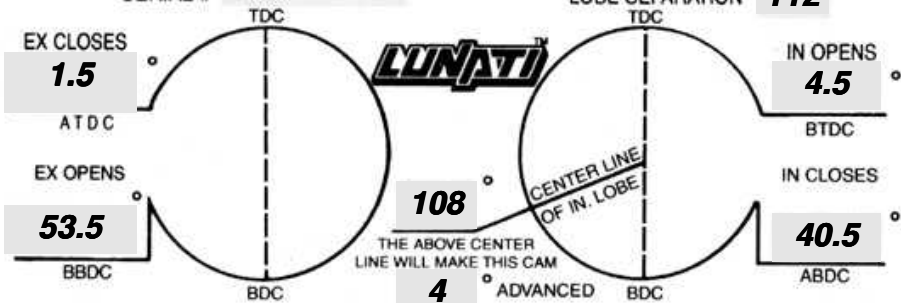

PART # **30140** GRIND # **H225-235**

SERIAL # _____ LOBE SEPARATION **112**

LIFT AT VALVE

.477 IN **.507** EX.

ROCKER RATIO

1.500 IN **1.500** EX.

VALVE ADJUSTMENT

.000 IN **.000** EX.

APPLICATION _____

TIMING FIGURES OBTAINED AT .050° TAPPET LIFT

DURATION AT .050° TAPPET LIFT

225 ° IN. **235** EX.

ADVERTISED DURATION

275 ° IN. **285** EX.

PHONE (901) 365-0950

ASK A LUNATI PERFORMANCE CONSULTANT ABOUT THE FOLLOWING: