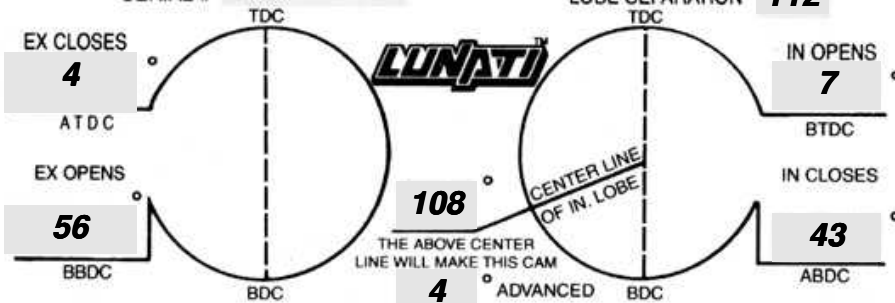

PART # **30141** GRIND # **H230-240** SERIAL # _____

ALWAYS use recommended SPRINGS and LIFTERS

PART # **30141** GRIND # **H230-240**

SERIAL # _____ LOBE SEPARATION **112**

LIFT AT VALVE

.489 IN **.520** EX.

ROCKER RATIO

1.500 IN **1.500** EX.

VALVE ADJUSTMENT

.000 IN **.000** EX.

APPLICATION

TIMING FIGURES OBTAINED AT .050" TAPPET LIFT

DURATION AT .050" TAPPET LIFT

230 IN. **240** EX.

ADVERTISED DURATION

280 IN. **290** EX.

RECOMMENDED KIT # **65002LUN**

CONSIST OF THE FOLLOWING PARTS

- LIFTERS **71817PR**
- OUTER SPRINGS **73943**
- INNER SPRINGS **N/A**
- RETAINERS **75704**
- VALVE LOCKS **77003**