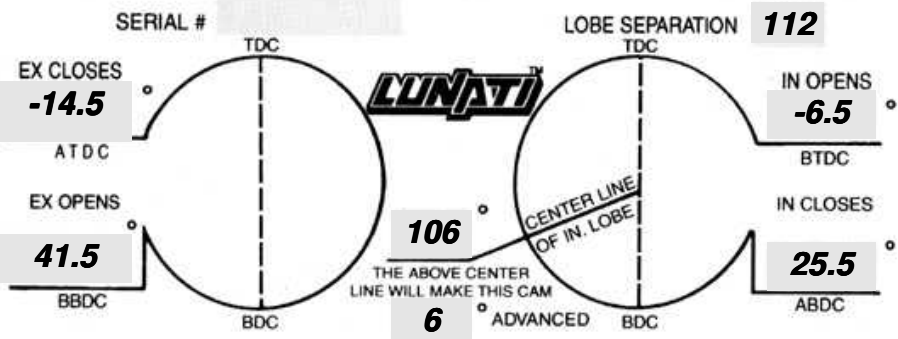

RECOMMENDED KIT #	65002LUN
CONSIST OF THE FOLLOWING PARTS	
LIFTERS	71817PR
OUTER SPRINGS	73943
INNER SPRINGS	N/A
RETAINERS	75704
VALVE LOCKS	77003
RECOMMENDED INSTALLED HEIGHT	1.750 = 100 LBS.

LIFT AT VALVE	.401 IN	.442 EX.
ROCKER RATIO	1.500 IN	1.500 EX.
VALVE ADJUSTMENT	.000 IN	.000 EX.
APPLICATION		

TIMING FIGURES OBTAINED AT .050" TAPPET LIFT

DURATION AT .050" TAPPET LIFT	199 IN.	207 EX.
ADVERTISED DURATION	254 IN.	262 EX.

Lunati Cams warrants this product only when our complete kit is purchased and properly installed. See other side for details of the guarantee.

PHONE (901) 635-0950
4770 LAMAR AVE. P.O. BOX 18021
MEMPHIS, TN 38181-0021
WWW.LUNATICAMS.COM

COPY