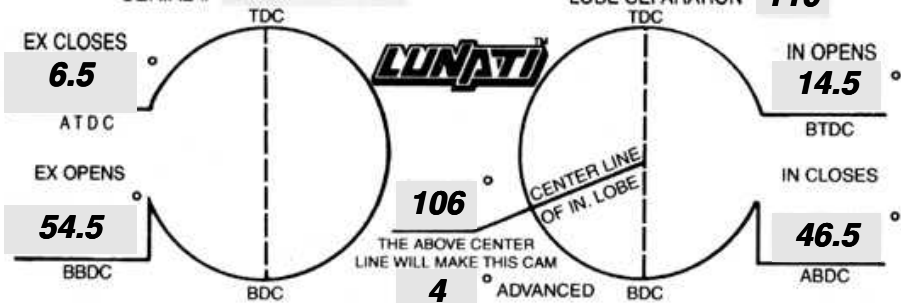

PART # **30204** GRIND # **SPB1-310**

SERIAL # \_\_\_\_\_ LOBE SEPARATION **110**

LIFT AT VALVE

**.525** IN **.525** EX.

ROCKER RATIO

**1.700** IN **1.700** EX.

VALVE ADJUSTMENT

**.000** IN **.000** EX.

APPLICATION

TIMING FIGURES OBTAINED AT .050" TAPPET LIFT

DURATION AT .050" TAPPET LIFT

**241** IN. **241** EX.

ADVERTISED DURATION

**310** IN. **310** EX.

PHONE (901) 365-0950

ASK A LUNATI PERFORMANCE CONSULTANT ABOUT THE FOLLOWING: