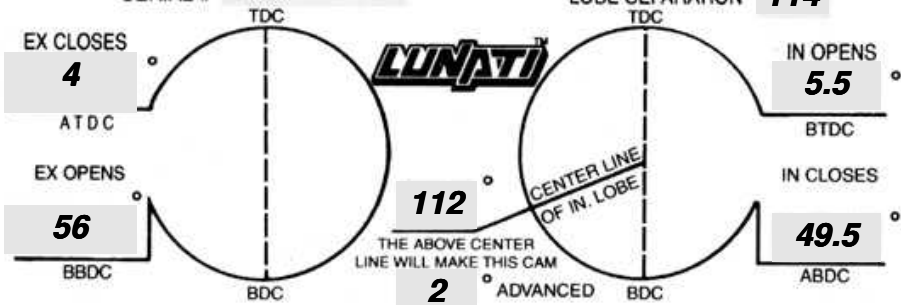

PART # **30220** GRIND # **H235-240**

SERIAL # _____ LOBE SEPARATION **114**

LIFT AT VALVE

.600 IN **.612** EX.

ROCKER RATIO

1.700 IN **1.700** EX.

VALVE ADJUSTMENT

.000 IN **.000** EX.

APPLICATION

TIMING FIGURES OBTAINED AT .050° TAPPET LIFT

DURATION AT .050° TAPPET LIFT

235° IN. **240**° EX.

ADVERTISED DURATION

284° IN. **289**° EX.

PHONE (901) 365-0950

ASK A LUNATI PERFORMANCE CONSULTANT ABOUT THE FOLLOWING: