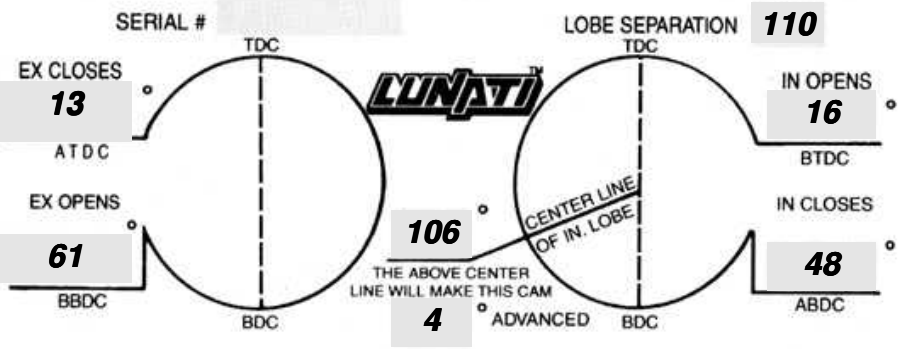

RECOMMENDED KIT #	65001LUN
CONSIST OF THE FOLLOWING PARTS	
LIFTERS	71817PR
OUTER SPRINGS	73815
INNER SPRINGS	N/A
RETAINERS	75702LUN
VALVE LOCKS	77004
RECOMMENDED INSTALLED HEIGHT	1.820 = 120 LBS.

LIFT AT VALVE
.570 IN **.590** EX.
ROCKER RATIO
1.700 IN **1.700** EX.
VALVE ADJUSTMENT
.000 IN **.000** EX.

TIMING FIGURES OBTAINED AT .050° TAPPET LIFT
DURATION AT .050° TAPPET LIFT
244 ° IN. **254** EX.
ADVERTISED DURATION
300 ° IN. **310** EX.

Lunati Cams warrants this product only when our complete kit is purchased and properly installed. See other side for details of the guarantee.

PHONE (901) 635-0950
4770 LAMAR AVE. P.O. BOX 18021
MEMPHIS, TN 38181-0021
WWW.LUNATICAMS.COM

COPY