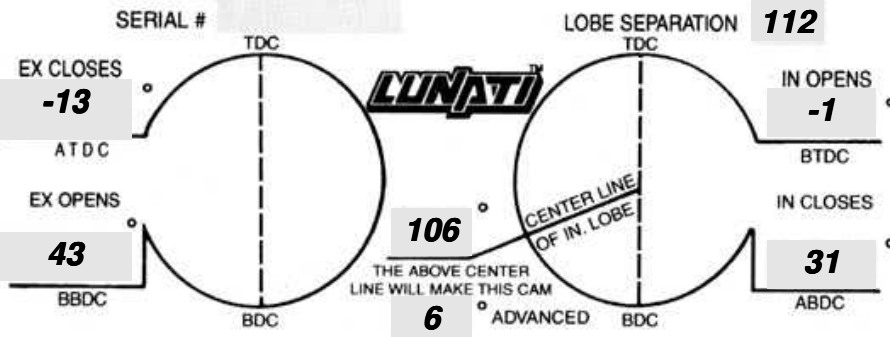

PART # **304A1LUN** GRIND # **04-UH33-UH33-12-A01** SERIAL # _____

ALWAYS use recommended SPRINGS and LIFTERS

PART # **304A1LUN** GRIND # **04-UH33-UH33-12-A01**

| | |
|--------------------------------|-------------------------|
| RECOMMENDED KIT # | 65004 |
| CONSIST OF THE FOLLOWING PARTS | |
| LIFTERS | 71977PR |
| OUTER SPRINGS | 73262 |
| INNER SPRINGS | |
| RETAINERS | 75702LUN |
| VALVE LOCKS | 77002 |
| RECOMMENDED INSTALLED HEIGHT | 1.660 = 100 LBS. |

LIFT AT VALVE **.456** IN **.456** EX.
 ROCKER RATIO **1.500** IN **1.500** EX.
 VALVE ADJUSTMENT **.000** IN **.000** EX.
 APPLICATION _____

TIMING FIGURES OBTAINED AT .050° TAPPET LIFT

DURATION AT .050° TAPPET LIFT **210**° IN. **210**° EX.
 ADVERTISED DURATION **256**° IN. **256**° EX.