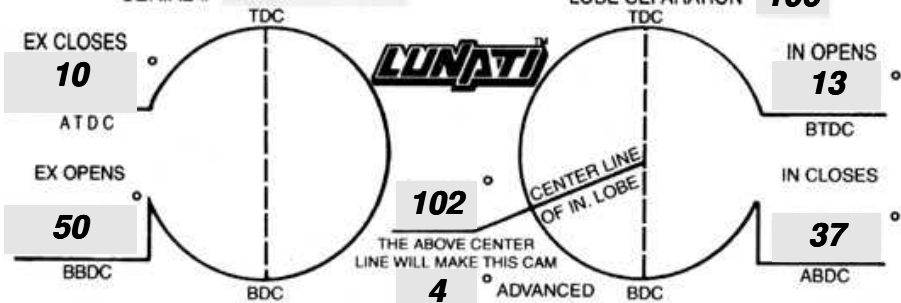

PART # **30613** GRIND # **H230-240**

SERIAL # \_\_\_\_\_ LOBE SEPARATION **106**

LIFT AT VALVE

**.523** IN **.555** EX.

ROCKER RATIO

**1.600** IN **1.600** EX.

VALVE ADJUSTMENT

**.000** IN **.000** EX.

APPLICATION

TIMING FIGURES OBTAINED AT .050" TAPPET LIFT

DURATION AT .050" TAPPET LIFT

**230** IN. **240** EX.

ADVERTISED DURATION

**280** IN. **290** EX.

PHONE (901) 365-0950

ASK A LUNATI PERFORMANCE CONSULTANT ABOUT THE FOLLOWING: