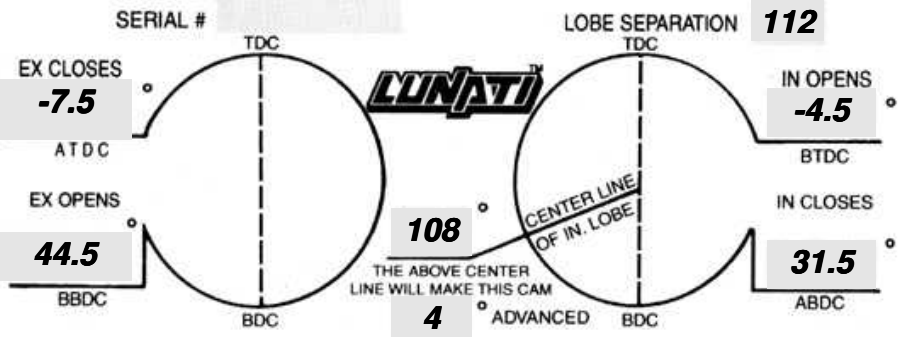

RECOMMENDED KIT #	65011
CONSIST OF THE FOLLOWING PARTS	
LIFTERS	71951
OUTER SPRINGS	73949
INNER SPRINGS	
RETAINERS	75702
VALVE LOCKS	77034
RECOMMENDED INSTALLED HEIGHT	1.650" = 120 LBS.

LIFT AT VALVE **.454** IN **.454** EX.
ROCKER RATIO **1.500** IN **1.500** EX.
VALVE ADJUSTMENT **.000** IN **.000** EX.
APPLICATION _____

TIMING FIGURES OBTAINED AT .050° TAPPET LIFT
DURATION AT .050° TAPPET LIFT **207**° IN. **217**° EX.
ADVERTISED DURATION **262**° IN. **272**° EX.

Lunati Cams warrants this product only when our complete kit is purchased and properly installed. See other side for details of the guarantee.

PHONE (901) 635-0950
4770 LAMAR AVE. P.O. BOX 18021
MEMPHIS, TN 38181-0021
WWW.LUNATICAMS.COM

COPY