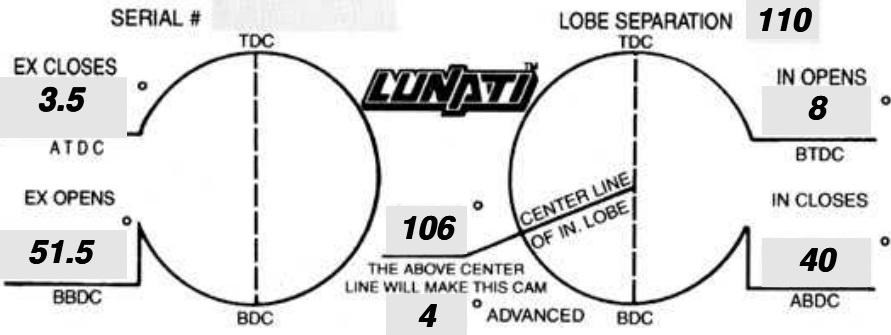

PART #	GRIND #
<b>31103</b>	<b>SPO1-285-300</b>

LIFT AT VALVE	<b>.530</b> IN	<b>.530</b> EX.
ROCKER RATIO	<b>1.730</b> IN	<b>1.730</b> EX.
VALVE ADJUSTMENT	<b>.000</b> IN	<b>.000</b> EX.
APPLICATION		

TIMING FIGURES OBTAINED AT .050" TAPPET LIFT

DURATION AT .050" TAPPET LIFT	<b>228</b> IN.	<b>235</b> EX.
ADVERTISED DURATION	<b>285</b> IN.	<b>300</b> EX.

PHONE (901) 365-0950

ASK A LUNATI PERFORMANCE CONSULTANT ABOUT THE FOLLOWING:

- BALANCED ROTATING ASSEMBLIES
- RACE PREPARED BLOCKS
- FORGED 4340 STROKER CRANKS
- PRO MOD FORGED 4340 STEEL RODS
- 4340E STEEL BILLET ROD
- LUNATI CUSTOM PISTONS
- LUNATI PISTON RINGS
- ENGINE BEARINGS
- OIL PUMPS