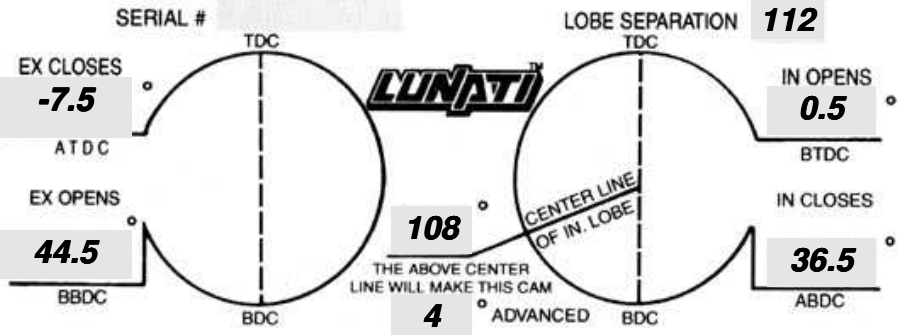

PART # **316A2LUN** GRIND # **16-UH3-UH3** SERIAL # \_\_\_\_\_

ALWAYS use recommended SPRINGS and LIFTERS

PART # **316A2LUN** GRIND # **16-UH3-UH3**

RECOMMENDED KIT #	<b>65014LUN</b>
CONSIST OF THE FOLLOWING PARTS	
LIFTERS	<b>71900</b>
OUTER SPRINGS	<b>73815</b>
INNER SPRINGS	<b>N/A</b>
RETAINERS	<b>75702LUN</b>
VALVE LOCKS	<b>77034</b>
RECOMMENDED INSTALLED HEIGHT	<b>1.820 = 120</b> LBS.

LIFT AT VALVE **.524** IN **.524** EX.  
 ROCKER RATIO **1.730** IN **1.730** EX.  
 VALVE ADJUSTMENT **.000** IN **.000** EX.  
 APPLICATION \_\_\_\_\_

TIMING FIGURES OBTAINED AT .050" TAPPET LIFT  
 DURATION AT .050" TAPPET LIFT **217** IN. **217** EX.  
 ADVERTISED DURATION **272** IN. **272** EX.