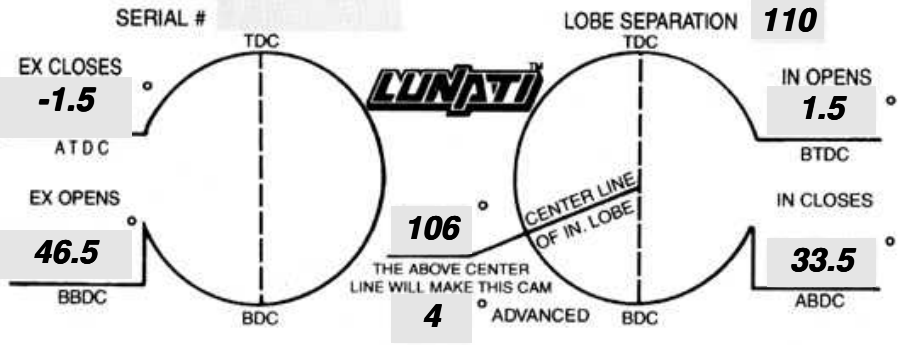

PART #	GRIND #
<b>33204</b>	<b>H215-225</b>

LIFT AT VALVE	<b>.468</b> IN	<b>.492</b> EX.
ROCKER RATIO	<b>1.550</b> IN	<b>1.550</b> EX.
VALVE ADJUSTMENT	<b>.000</b> IN	<b>.000</b> EX.
APPLICATION		

TIMING FIGURES OBTAINED AT .050" TAPPET LIFT

DURATION AT .050" TAPPET LIFT	<b>215</b> IN.	<b>225</b> EX.
ADVERTISED DURATION	<b>265</b> IN.	<b>275</b> EX.

PHONE (901) 365-0950

ASK A LUNATI PERFORMANCE CONSULTANT ABOUT THE FOLLOWING:

- BALANCED ROTATING ASSEMBLIES
- RACE PREPARED BLOCKS
- FORGED 4340 STROKER CRANKS
- PRO MOD FORGED 4340 STEEL RODS
- 4340E STEEL BILLET ROD
- LUNATI CUSTOM PISTONS
- LUNATI PISTON RINGS
- ENGINE BEARINGS
- OIL PUMPS