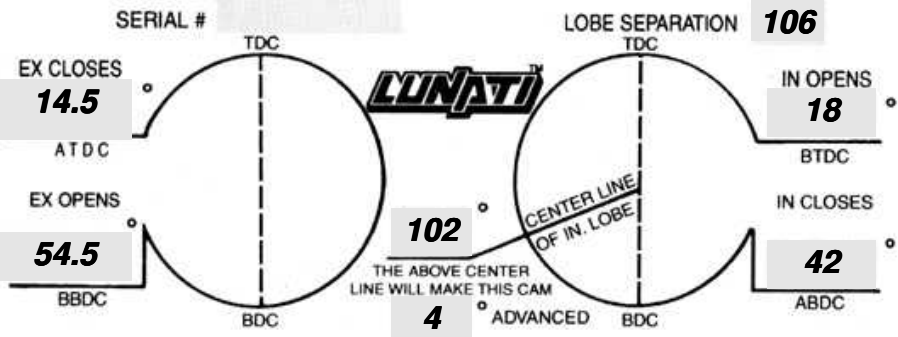

PART # **40111LUN** GRIND # **SPA2-285** SERIAL # \_\_\_\_\_

ALWAYS use recommended SPRINGS and LIFTERS

PART # **40111LUN** GRIND # **SPA2-285**

RECOMMENDED KIT #	<b>65075LUN</b>
CONSIST OF THE FOLLOWING PARTS	
LIFTERS	<b>70992</b>
OUTER SPRINGS	<b>73100</b>
INNER SPRINGS	
RETAINERS	<b>75702LUN</b>
VALVE LOCKS	<b>77034</b>
RECOMMENDED INSTALLED HEIGHT	<b>1.850" = 125 LBS.</b>

LIFT AT VALVE	<b>.504</b> IN	<b>.508</b> EX.
ROCKER RATIO	<b>1.500</b> IN	<b>1.500</b> EX.
VALVE ADJUSTMENT	<b>.028</b> IN	<b>.030</b> EX.
APPLICATION	_____	

TIMING FIGURES OBTAINED AT .050" TAPPET LIFT

DURATION AT .050" TAPPET LIFT	<b>240</b> IN.	<b>249</b> EX.
ADVERTISED DURATION	<b>290</b> IN.	<b>296</b> EX.

Lunati Cams warrants this product only when our complete kit is purchased and properly installed. See other side for details of the guarantee.