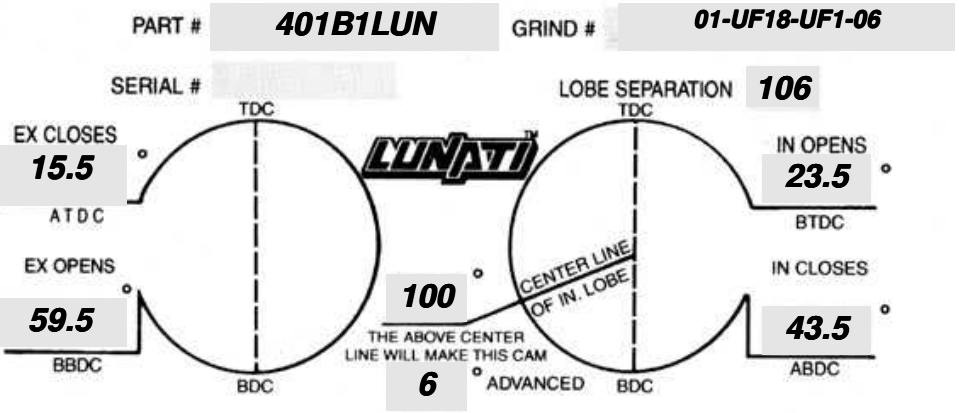

LIFT AT VALVE	<b>.525</b> IN	<b>.540</b> EX.
ROCKER RATIO	<b>1.500</b> IN	<b>1.500</b> EX.
VALVE ADJUSTMENT	<b>.026</b> IN	<b>.026</b> EX.
APPLICATION		

TIMING FIGURES OBTAINED AT .050° TAPPET LIFT		
DURATION AT .050° TAPPET LIFT	<b>247</b> ° IN.	<b>255</b> EX.
ADVERTISED DURATION	<b>280</b> ° IN.	<b>288</b> EX.