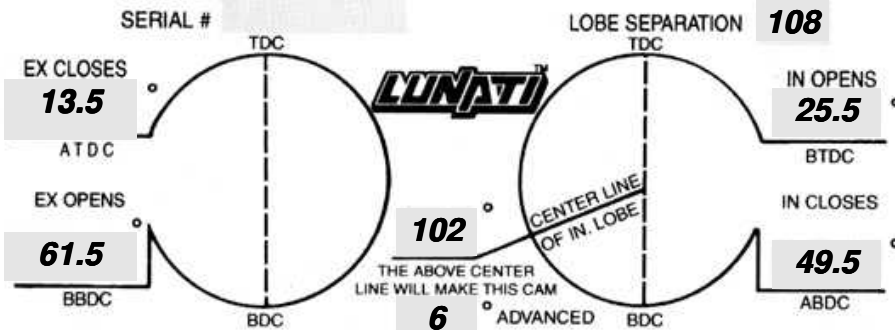

PART # **401B3LUN** GRIND # **01-TF71-TF71-08** SERIAL # _____

ALWAYS use recommended SPRINGS and LIFTERS

PART # **401B3LUN** GRIND # **01-TF71-TF71-08**

TIMING FIGURES OBTAINED AT .050° TAPPET LIFT

LIFT AT VALVE **.550** IN **.550** EX.
 ROCKER RATIO **1.500** IN **1.500** EX.
 VALVE ADJUSTMENT **.016** IN **.016** EX.
 APPLICATION _____

DURATION AT .050° TAPPET LIFT **255**° IN. **255**° EX.
 ADVERTISED DURATION **283**° IN. **283**° EX.

RECOMMENDED KIT # **65075LUN**

CONSIST OF THE FOLLOWING PARTS

- LIFTERS **70992**
- OUTER SPRINGS **73100**
- INNER SPRINGS _____
- RETAINERS **75702LUN**
- VALVE LOCKS **77034**