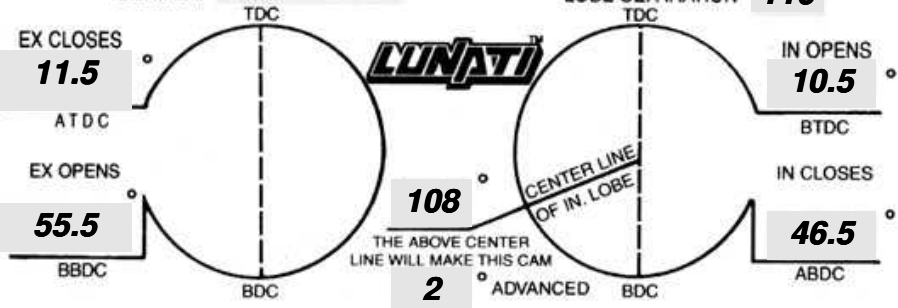

PART # **40207** GRIND # **SPB2-305**

SERIAL # _____ LOBE SEPARATION **110**

THE ABOVE CENTER LINE WILL MAKE THIS CAM **2**° ADVANCED

TIMING FIGURES OBTAINED AT .050° TAPPET LIFT

LIFT AT VALVE **.540** IN **.558** EX.
 ROCKER RATIO **1.700** IN **1.700** EX.
 VALVE ADJUSTMENT **.022** IN **.022** EX.
 APPLICATION _____

DURATION AT .050° TAPPET LIFT **237**° IN. **247**° EX.
 ADVERTISED DURATION **300**° IN. **310**° EX.

PHONE (901) 365-0950

ASK A LUNATI PERFORMANCE CONSULTANT ABOUT THE FOLLOWING:

- BALANCED ROTATING ASSEMBLIES
- RACE PREPARED BLOCKS
- FORGED 4340 STROKER CRANKS
- PRO MOD FORGED 4340 STEEL RODS
- 4340E STEEL BILLET ROD
- LUNATI CUSTOM PISTONS
- LUNATI PISTON RINGS
- ENGINE BEARINGS
- OIL PUMPS