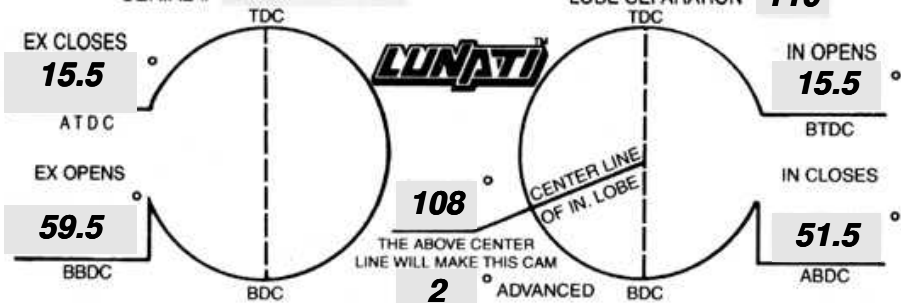

PART # **40208** GRIND # **SPB2-315**

SERIAL # _____ LOBE SEPARATION **110**

LIFT AT VALVE

.558 IN **.566** EX.

ROCKER RATIO

1.700 IN **1.700** EX.

VALVE ADJUSTMENT

.022 IN **.022** EX.

APPLICATION _____

TIMING FIGURES OBTAINED AT .050° TAPPET LIFT

DURATION AT .050° TAPPET LIFT

247° IN. **255**° EX.

ADVERTISED DURATION

310° IN. **320**° EX.

PHONE (901) 365-0950

ASK A LUNATI PERFORMANCE CONSULTANT ABOUT THE FOLLOWING: