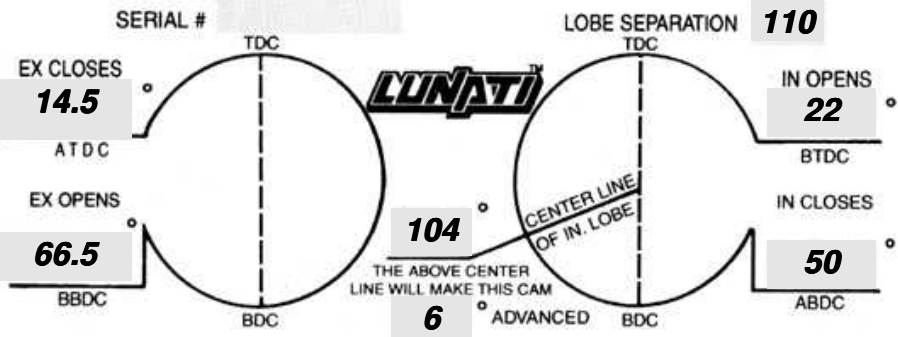

PART # **402A5LUN** GRIND # **02-UF81-UF82-10** SERIAL # \_\_\_\_\_

ALWAYS use recommended SPRINGS and LIFTERS

PART # **402A5LUN** GRIND # **02-UF81-UF82-10**

LIFT AT VALVE  
**.595** IN **.595** EX.  
ROCKER RATIO  
**1.700** IN **1.700** EX.  
VALVE ADJUSTMENT  
**.025** IN **.025** EX.  
APPLICATION \_\_\_\_\_

TIMING FIGURES OBTAINED AT .050" TAPPET LIFT

DURATION AT .050" TAPPET LIFT  
**252** IN. **261** EX.  
ADVERTISED DURATION  
**285** IN. **295** EX.

RECOMMENDED KIT #	<b>65050</b>
CONSIST OF THE FOLLOWING PARTS	
LIFTERS	<b>70992</b>
OUTER SPRINGS	<b>73121</b>
INNER SPRINGS	
RETAINERS	<b>75713</b>
VALVE LOCKS	<b>77004</b>
RECOMMENDED INSTALLED HEIGHT	<b>1.950"</b> = <b>140</b> LBS.