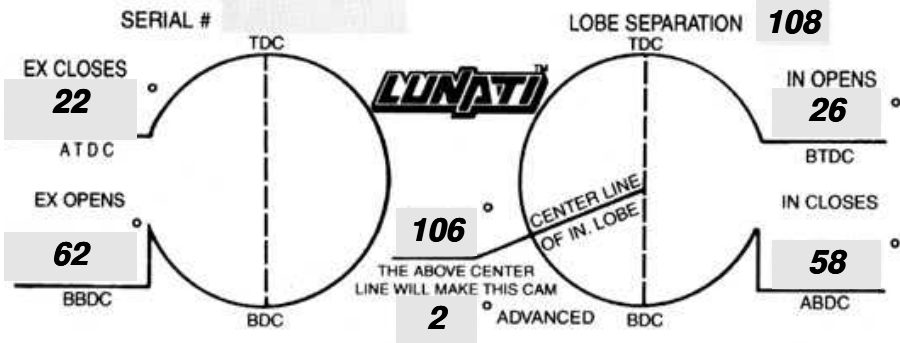

MAGAZINE/NEWSPAPER AD \_\_\_\_\_

WHAT OTHER AUTOMOTIVE MAGAZINES OR NEWAPAPERS DO YOU READ? \_\_\_\_\_

COMMENTS \_\_\_\_\_

PART # **42908** GRIND # **SPAY2-314** SERIAL # \_\_\_\_\_

ALWAYS use recommended SPRINGS and LIFTERS

PART # **42908** GRIND # **SPAY2-314**

LIFT AT VALVE  
**.548** IN **.548** EX.

ROCKER RATIO  
**1.610** IN **1.610** EX.

VALVE ADJUSTMENT  
**.010** IN **.010** EX.

APPLICATION \_\_\_\_\_

TIMING FIGURES OBTAINED AT .050° TAPPET LIFT

DURATION AT .050° TAPPET LIFT  
**264**° IN. **264**° EX.

ADVERTISED DURATION  
**314**° IN. **314**° EX.

PHONE (901) 365-0950

ASK A LUNATI PERFORMANCE CONSULTANT ABOUT THE FOLLOWING:

- BALANCED ROTATING ASSEMBLIES
- RACE PREPARED BLOCKS
- FORGED 4340 STROKER CRANKS
- PRO MOD FORGED 4340 STEEL RODS
- 4340E STEEL BILLET ROD
- LUNATI CUSTOM PISTONS
- LUNATI PISTON RINGS
- ENGINE BEARINGS
- OIL PUMPS