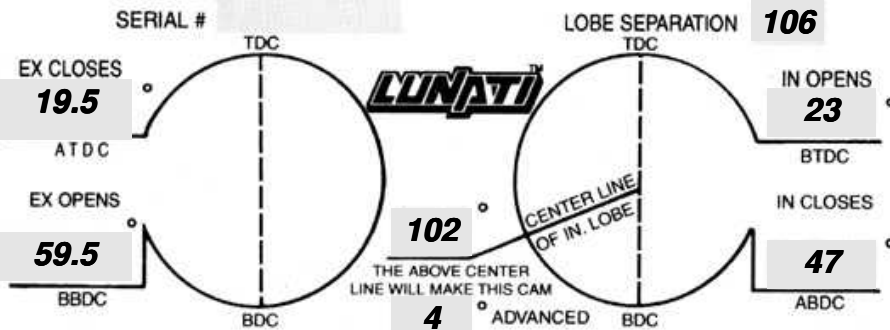

PART # **50103** GRIND # **RRA-288-296** SERIAL # \_\_\_\_\_

ALWAYS use recommended SPRINGS and LIFTERS

PART # **50103** GRIND # **RRA-288-296**

TIMING FIGURES OBTAINED AT .050" TAPPET LIFT

LIFT AT VALVE  
**.591** IN **.597** EX.  
 ROCKER RATIO  
**1.500** IN **1.500** EX.  
 VALVE ADJUSTMENT  
**.018** IN **.020** EX.  
 APPLICATION \_\_\_\_\_

DURATION AT .050" TAPPET LIFT  
**250** IN. **259** EX.  
 ADVERTISED DURATION  
**282** IN. **294** EX.

RECOMMENDED KIT #	<b>65502LUN</b>
CONSIST OF THE FOLLOWING PARTS	
LIFTERS	<b>72400LUN</b>
OUTER SPRINGS	<b>73899</b>
INNER SPRINGS	
RETAINERS	<b>75502LUN</b>
VALVE LOCKS	<b>77103</b>
RECOMMENDED INSTALLED HEIGHT	<b>1.850 = 190</b> LBS.