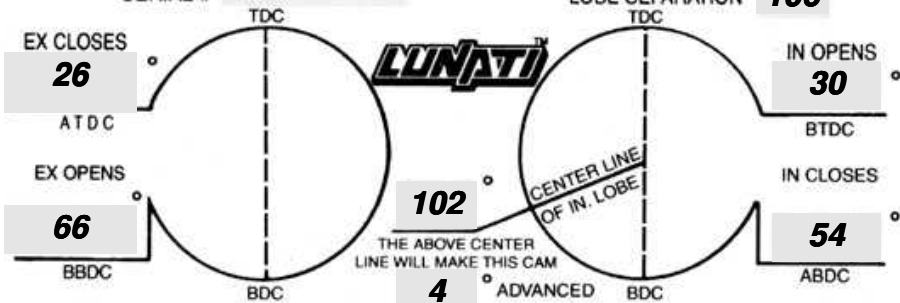

PART # **50144** GRIND # **RRA-297-305**

SERIAL # \_\_\_\_\_ LOBE SEPARATION **106**

THE ABOVE CENTER LINE WILL MAKE THIS CAM 4° ADVANCED

LIFT AT VALVE

**.640** IN **.642** EX.

ROCKER RATIO

**1.500** IN **1.500** EX.

VALVE ADJUSTMENT

**.025** IN **.027** EX.

APPLICATION

TIMING FIGURES OBTAINED AT .050° TAPPET LIFT

DURATION AT .050° TAPPET LIFT

**264**° IN. **272**° EX.

ADVERTISED DURATION

**297**° IN. **305**° EX.