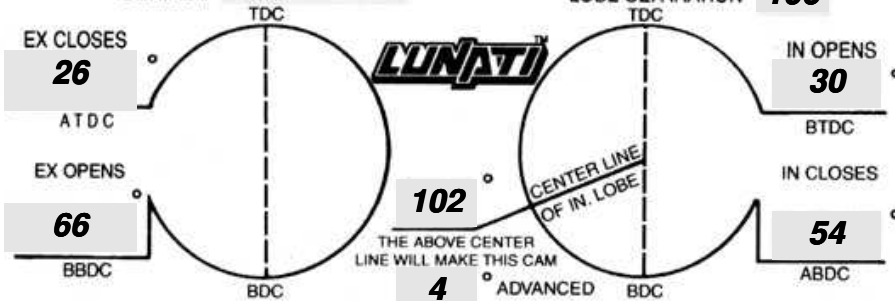

PART # GRIND # SERIAL #

**50165ALUN**

**RRA-264G-272F**

ALWAYS use recommended SPRINGS and LIFTERS

PART # **50165ALUN** GRIND # **RRA-264G-272F**

SERIAL # \_\_\_\_\_ LOBE SEPARATION **106**

LIFT AT VALVE

**.648** IN **.627** EX.

ROCKER RATIO

**1.500** IN **1.500** EX.

VALVE ADJUSTMENT

**.022** IN **.024** EX.

APPLICATION

TIMING FIGURES OBTAINED AT .050° TAPPET LIFT

DURATION AT .050° TAPPET LIFT

**264** IN. **272** EX.