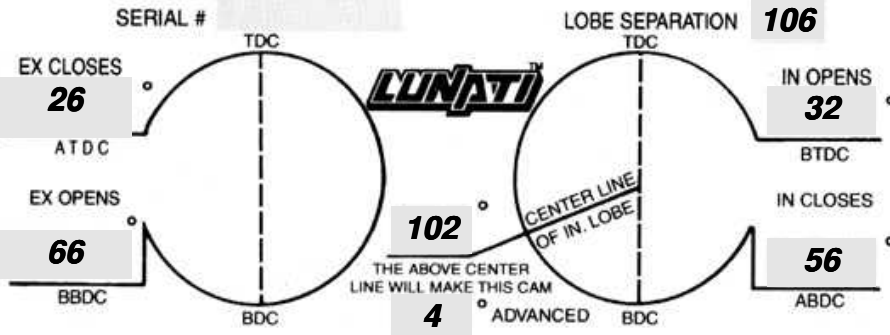

PART # **50171LUN** GRIND # **RRA-268-272-B** SERIAL # \_\_\_\_\_

ALWAYS use recommended SPRINGS and LIFTERS

PART # **50171LUN** GRIND # **RRA-268-272-B**

LIFT AT VALVE  
**.639** IN **.622** EX.  
 ROCKER RATIO  
**1.500** IN **1.500** EX.  
 VALVE ADJUSTMENT  
**.024** IN **.026** EX.  
 APPLICATION \_\_\_\_\_

TIMING FIGURES OBTAINED AT .050" TAPPET LIFT

DURATION AT .050" TAPPET LIFT  
**268** IN. **272** EX.  
 ADVERTISED DURATION  
**302** IN. **308** EX.

RECOMMENDED KIT #	<b>65502LUN</b>
CONSIST OF THE FOLLOWING PARTS	
LIFTERS	<b>72400LUN</b>
OUTER SPRINGS	<b>73899</b>
INNER SPRINGS	
RETAINERS	<b>75502LUN</b>
VALVE LOCKS	<b>77103</b>
RECOMMENDED INSTALLED HEIGHT	<b>1.850 = 190</b> LBS.