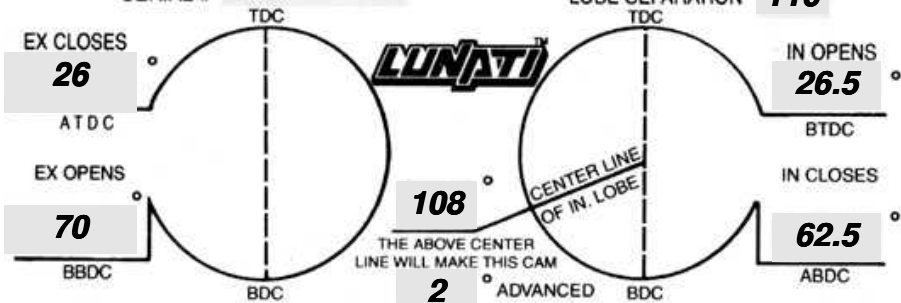

PART # **50204** GRIND # **RRB-314-320**

SERIAL # _____ LOBE SEPARATION **110**

LIFT AT VALVE

.685 IN **.692** EX.

ROCKER RATIO

1.700 IN **1.700** EX.

VALVE ADJUSTMENT

.024 IN **.026** EX.

APPLICATION

TIMING FIGURES OBTAINED AT .050" TAPPET LIFT

DURATION AT .050" TAPPET LIFT

269 IN. **276** EX.

ADVERTISED DURATION

314 IN. **320** EX.

PHONE (901) 365-0950

ASK A LUNATI PERFORMANCE CONSULTANT ABOUT THE FOLLOWING: