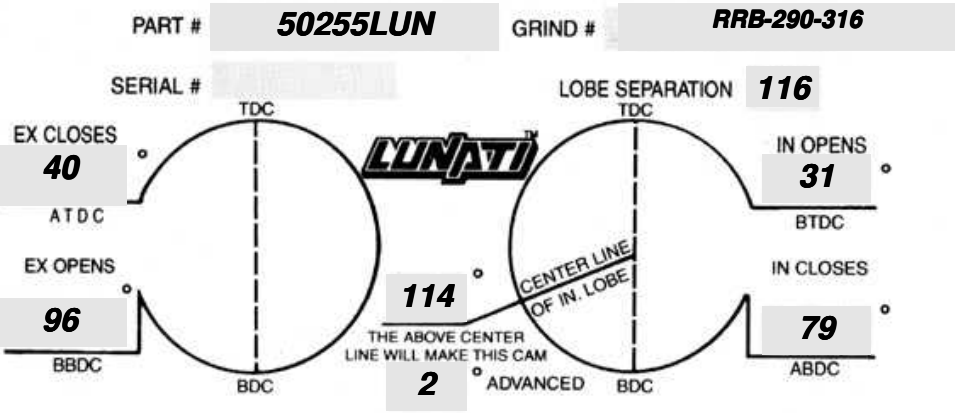

LIFT AT VALVE	<b>.836</b> IN	<b>.816</b> EX.
ROCKER RATIO	<b>1.700</b> IN	<b>1.700</b> EX.
VALVE ADJUSTMENT	<b>.028</b> IN	<b>.030</b> EX.
APPLICATION		

TIMING FIGURES OBTAINED AT .050° TAPPET LIFT	<b>290</b> ° IN.	<b>316</b> EX.
ADVERTISED DURATION	<b>330</b> ° IN.	<b>358</b> EX.