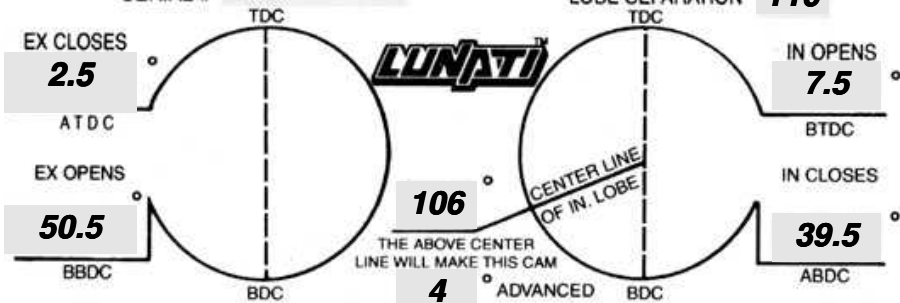

PART # **60103** GRIND # **VDSC-268**

SERIAL # _____ LOBE SEPARATION **110**

LIFT AT VALVE

.489 IN **.504** EX.

ROCKER RATIO

1.500 IN **1.500** EX.

VALVE ADJUSTMENT

.000 IN **.000** EX.

APPLICATION

TIMING FIGURES OBTAINED AT .050" TAPPET LIFT

DURATION AT .050" TAPPET LIFT

227 IN. **233** EX.

ADVERTISED DURATION

268 IN. **276** EX.

PHONE (901) 365-0950

ASK A LUNATI PERFORMANCE CONSULTANT ABOUT THE FOLLOWING: