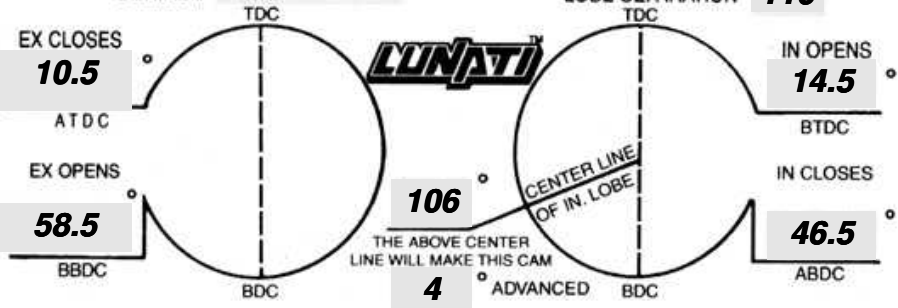

PART # **60105** GRIND # **VDSC-284** SERIAL # _____

ALWAYS use recommended SPRINGS and LIFTERS

PART # **60105** GRIND # **VDSC-284**

SERIAL # _____ LOBE SEPARATION **110**

LIFT AT VALVE

.525 IN **.546** EX.

ROCKER RATIO

1.500 IN **1.500** EX.

VALVE ADJUSTMENT

.000 IN **.000** EX.

APPLICATION

TIMING FIGURES OBTAINED AT .050" TAPPET LIFT

DURATION AT .050" TAPPET LIFT

241 IN. **249** EX.