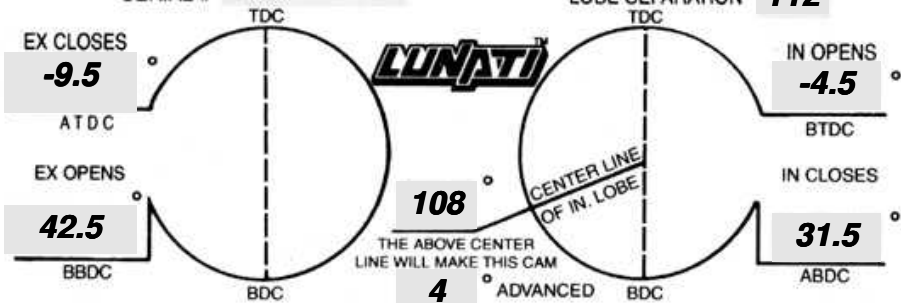

PART # **60200** GRIND # **VDBC-250**

SERIAL # \_\_\_\_\_ LOBE SEPARATION **112**

LIFT AT VALVE

**.495** IN **.515** EX.

ROCKER RATIO

**1.700** IN **1.700** EX.

VALVE ADJUSTMENT

**.000** IN **.000** EX.

APPLICATION \_\_\_\_\_

TIMING FIGURES OBTAINED AT .050" TAPPET LIFT

DURATION AT .050" TAPPET LIFT

**207** IN. **213** EX.

ADVERTISED DURATION

**250** IN. **256** EX.

PHONE (901) 365-0950

ASK A LUNATI PERFORMANCE CONSULTANT ABOUT THE FOLLOWING: