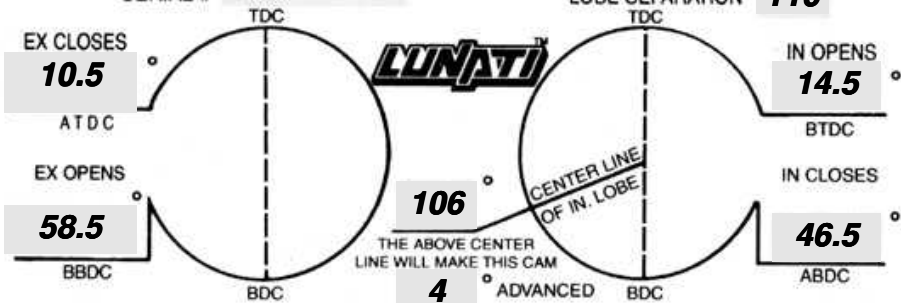

PART # **60623** GRIND # **VDBC-292**

SERIAL # \_\_\_\_\_ LOBE SEPARATION **110**

LIFT AT VALVE

**.625** IN **.625** EX.

ROCKER RATIO

**1.600** IN **1.600** EX.

VALVE ADJUSTMENT

**.000** IN **.000** EX.

APPLICATION

TIMING FIGURES OBTAINED AT .050° TAPPET LIFT

DURATION AT .050° TAPPET LIFT

**241** IN. **249** EX.

ADVERTISED DURATION

**292** IN. **300** EX.

PHONE (901) 365-0950

ASK A LUNATI PERFORMANCE CONSULTANT ABOUT THE FOLLOWING: