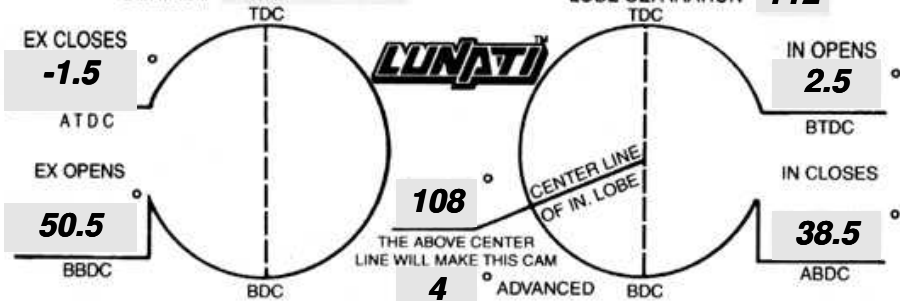

SERIAL # LOBE SEPARATION **112**

THE ABOVE CENTER LINE WILL MAKE THIS CAM **4** ADVANCED

LIFT AT VALVE

.549 IN **.565** EX.

ROCKER RATIO

1.600 IN **1.600** EX.

VALVE ADJUSTMENT

.000 IN **.000** EX.

APPLICATION

TIMING FIGURES OBTAINED AT .050" TAPPET LIFT

DURATION AT .050" TAPPET LIFT

221 IN. **229** EX.

ADVERTISED DURATION

272 IN. **280** EX.

PHONE (901) 365-0950

ASK A LUNATI PERFORMANCE CONSULTANT ABOUT THE FOLLOWING: